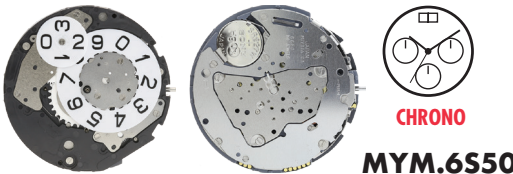

**CHRONO**

**MYM.6S11**

Size "" / Size mm	15	34.60
Height mm	4.90	
Total height mm	6.49	
Hand-fitting	-	
Jewels	0	
Date position	D3	
Hour wheel	MY075.A82	
Stem	MY065.A13	
Battery	395 / SR927SW	
Hands fitting Ø mm	Information not available	
Information	Small Sec at 6, Min at 12	

**CHRONO**

**MYM.6S30**

Size "" / Size mm	15	34.60
Height mm	4.90	
Total height mm	7.40	
Hand-fitting	-	
Jewels	0	
Date position	D4	
Hour wheel	MY075.A82	
Stem	MY065.A13	
Battery	395 / SR927SW	
Hands fitting Ø mm	120/70/17/26/26/26	
Information	1/20 at 2, Small Sec at 6, 60 Min at 10	

**CHRONO**

**MYM.6S20**

Size "" / Size mm	15	34.60
Height mm	4.90	
Total height mm	7.40	
Hand-fitting	-	
Jewels	0	
Date position	D4H30	
Hour wheel	MY075.A82	
Stem	MY065.A13	
Battery	395 / SR927SW	
Hands fitting Ø mm	120/70/17/26/26/26	
Information	1/20 at 3, Small Sec at 6, 60 Min at 9	

**CHRONO**

**MYM.6S50**

Size "" / Size mm	15	34.60
Height mm	5.95	
Total height mm	8.43	
Hand-fitting	-	
Jewels	0	
Date position	BD12 (big date)	
Hour wheel	MY075.A87	
Stem	MY065.A13	
Battery	395 / SR927SW	
Hands fitting Ø mm	120/70/17/26/26/26	
Information	1/20 at 3, Small Sec at 6, 60 Min at 9	