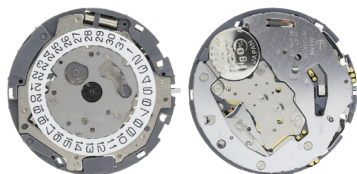

CHRONO

MYM.0S60

Size''' / Size mm	13 ½	30.80
Height mm	4.13	
Total height mm	5.95	
Hand-fitting	-	
Jewels	0	
Date position	D3	
Hour wheel	MY075.392	
Stem	MY065.453	
Battery	399 / SR927W	
Hands fitting Ø mm	120/70/17/26/26/26	
Information	1/20 Sec at 6, 12 Hrs at 9, 60 Min at 12	

CHRONO

MYM.0S62

Size''' / Size mm	13 ½	30.80
Height mm	4.13	
Total height mm	5.96	
Hand-fitting	-	
Jewels	0	
Date position	D3	
Hour wheel	MY075.392	
Stem	MY065.453	
Battery	399 / SR927W	
Hands fitting Ø mm	120/70/17/26/26/26	
Information	Retro 1/20 at 6, 12 Hrs at 9, 60 Min at 12	

CHRONO

MYM.0S60/4H

Date position	D4
---------------	----

CHRONO

MYM.0S60/4V

Date position	D4
---------------	----

CHRONO

MYM.0S60/6

Date position	D6
---------------	----

CHRONO

MYM.0S80

Size''' / Size mm	13 ½	30.80
Height mm	4.68	
Total height mm	6.96	
Hand-fitting	-	
Jewels	0	
Date position	D3	
Hour wheel	MY075.477	
Stem	MY065.453	
Battery	399 / SR927W	
Hands fitting Ø mm	120/70/17/26/26/26/-/-	
Information	1/20 Sec at 6, 12 Hrs at 9, 60 Min at 12, Alarm	