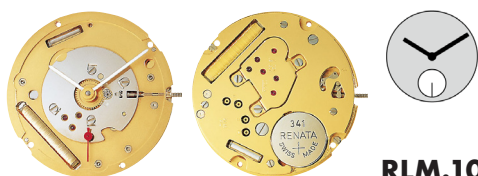

RLM.1002

Size ''' / Size mm	10 ½	23.90
Height mm	1.90	
Total height mm	3.05	
Hand-fitting	1	
Jewels	5	
Date position	-	
Hour wheel	RL3301.211	
Stem	RL3000.169	
Battery	341 / SR714SW	
Hands fitting Ø mm	120/70	
Information	-	

RLM.1003

Size ''' / Size mm	10 ½	23.90
Height mm	1.90	
Total height mm	3.45	
Hand-fitting	1	
Jewels	8	
Date position	-	
Hour wheel	RL3301.211	
Stem	RL3000.169	
Battery	341 / SR714SW	
Hands fitting Ø mm	120/70/20	
Information	-	

RLM.1004

Size ''' / Size mm	10 ½	23.90
Height mm	1.90	
Total height mm	3.05	
Hand-fitting	1	
Jewels	10	
Date position	-	
Hour wheel	RL3301.211	
Stem	RL3000.169	
Battery	341 / SR714SW	
Hands fitting Ø mm	120/70/20	
Information	Small Sec	

RLM.1004.2

Total height mm	3.30
Hand-fitting	2
Hour wheel	RL3301.245

RLM.1005

Size ''' / Size mm	10 ½	23.90
Height mm	1.90	
Total height mm	3.45	
Hand-fitting	1	
Jewels	8	
Date position	D3	
Hour wheel	RL3301.211	
Stem	RL3000.169	
Battery	341 / SR714SW	
Hands fitting Ø mm	120/70/20	
Information	-	