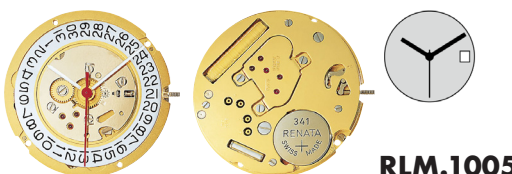

RLM.1002

Size ''' / Size mm	10 ½	23.90
Height mm	1.90	
Total height mm	3.05	
Hand-fitting	1	
Jewels	5	
Date position	-	
Hour wheel	RL3301.211	
Stem	RL3000.169	
Battery	341 / SR714SW	
Hands fitting Ø mm	120/70	
Information	-	

RLM.1003

Size ''' / Size mm	10 ½	23.90
Height mm	1.90	
Total height mm	3.45	
Hand-fitting	1	
Jewels	8	
Date position	-	
Hour wheel	RL3301.211	
Stem	RL3000.169	
Battery	341 / SR714SW	
Hands fitting Ø mm	120/70/20	
Information	-	

RLM.1004

Size ''' / Size mm	10 ½	23.90
Height mm	1.90	
Total height mm	3.05	
Hand-fitting	1	
Jewels	10	
Date position	-	
Hour wheel	RL3301.211	
Stem	RL3000.169	
Battery	341 / SR714SW	
Hands fitting Ø mm	120/70/20	
Information	Small Sec	

RLM.1004.2

Total height mm	3.30
Hand-fitting	2
Hour wheel	RL3301.245

RLM.1005

Size ''' / Size mm	10 ½	23.90
Height mm	1.90	
Total height mm	3.45	
Hand-fitting	1	
Jewels	8	
Date position	D3	
Hour wheel	RL3301.211	
Stem	RL3000.169	
Battery	341 / SR714SW	
Hands fitting Ø mm	120/70/20	
Information	-	