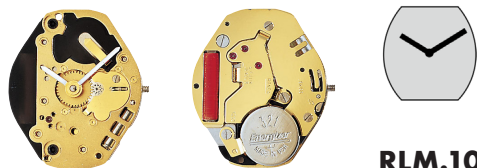

## RLM.1042

Size ''' / Size mm	4 1/4	10.40
Height mm	2.90	
Total height mm	4.08	
Hand-fitting	1	
Jewels	5	
Date position	-	
Hour wheel	RL3301.240	
Stem	RL3000.176	
Battery	335 / SR512SW	
Hands fitting Ø mm	80/40	
Information	-	

## RLM.1042.0

Total height mm	3.90	
Hand-fitting	0	
Hour wheel	RL3301.239	

## RLM.1062

Size ''' / Size mm	6 3/4 x 8	15.30 x 18.20
Height mm	1.90	
Total height mm	3.05	
Hand-fitting	1	
Jewels	4	
Date position	-	
Hour wheel	RL3301.234	
Stem	RL3000.160	
Battery	321 / SR616SW	
Hands fitting Ø mm	120/70	
Information	-	

## RLM.1063

Size ''' / Size mm	6 3/4 x 8	15.30 x 18.20
Height mm	1.90	
Total height mm	3.05	
Hand-fitting	1	
Jewels	5	
Date position	-	
Hour wheel	RL3301.234	
Stem	RL3000.160	
Battery	321 / SR616SW	
Hands fitting Ø mm	120/70/20	
Information	-	