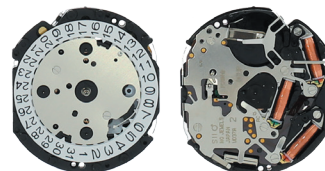

CHRONO
SKMP.VD33

Size "" / Size mm	12 ¾	29.50
Height mm	4.57	
Total height mm	6.81	
Hand-fitting	M	
Jewels	0	
Date position	D4H30	
Hour wheel	S0271407	
Stem	S0351177	
Battery	371 / SR920SW	
Hands fitting Ø mm	110/65/19/14/14	
Information	24 Hrs at 3, Min at 6, Dual Time at 9	

CHRONO
SKMP.VD36

Size "" / Size mm	12 ¾	29.50
Height mm	3.97	
Total height mm	6.21	
Hand-fitting	M	
Jewels	0	
Date position	-	
Hour wheel	S0271406	
Stem	S0351178	
Battery	371 / SR920SW	
Hands fitting Ø mm	110/65/10/14/14	
Information	24 Hrs at 6, Min at 12	

CHRONO
SKMP.VD34

Size "" / Size mm	12 ¾	29.50
Height mm	3.97	
Total height mm	6.22	
Hand-fitting	M	
Jewels	0	
Date position	-	
Hour wheel	S0271407	
Stem	S0351177	
Battery	371 / SR920SW	
Hands fitting Ø mm	110/65/19/14/14	
Information	24 Hrs at 3, Min at 6, Dual Time at 9	

CHRONO
SKMP.VD35

Size "" / Size mm	12 ¾	29.50 x 26.00
Height mm	4.57	
Total height mm	6.80	
Hand-fitting	M	
Jewels	0	
Date position	D4H30	
Hour wheel	S0271407	
Stem	S0351177	
Battery	371 / SR920SW	
Hands fitting Ø mm	110/65/19/14/14	
Information	24 Hrs at 12, Min at 6	