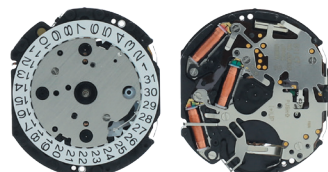

CHRONO
SKMP.VD36

Size "" / Size mm	12 ¾	29.50
Height mm	3.97	
Total height mm	6.21	
Hand-fitting	M	
Jewels	0	
Date position	-	
Hour wheel	S0271406	
Stem	S0351178	
Battery	371 / SR920SW	
Hands fitting Ø mm	110/65/10/14/14	
Information	24 Hrs at 6, Min at 12	

CHRONO
SKMP.VD34

Size "" / Size mm	12 ¾	29.50
Height mm	3.97	
Total height mm	6.22	
Hand-fitting	M	
Jewels	0	
Date position	-	
Hour wheel	S0271407	
Stem	S0351177	
Battery	371 / SR920SW	
Hands fitting Ø mm	110/65/19/14/14	
Information	24 Hrs at 3, Min at 6, Dual Time at 9	

CHRONO
SKMP.VD35

Size "" / Size mm	12 ¾	29.50 x 26.00
Height mm	4.57	
Total height mm	6.80	
Hand-fitting	M	
Jewels	0	
Date position	D4H30	
Hour wheel	S0271407	
Stem	S0351177	
Battery	371 / SR920SW	
Hands fitting Ø mm	110/65/19/14/14	
Information	24 Hrs at 12, Min at 6	

CHRONO
SKMP.VD50

Size "" / Size mm	12 ¾	29.50 x 26.00
Height mm	4.57	
Total height mm	6.79	
Hand-fitting	M	
Jewels	0	
Date position	D3	
Hour wheel	S0271407	
Stem	SK0405.VX12E	
Battery	371 / SR920SW	
Hands fitting Ø mm	110/65/21/21/21/21	
Information	Small Sec at 6, 60 Min at 9, 1/10 Retrograde Sec at 12	