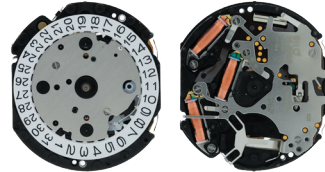

CHRONO
SKMP.VD33

Size "" / Size mm	12 ¾	29.50
Height mm	4.57	
Total height mm	6.81	
Hand-fitting	M	
Jewels	0	
Date position	D4H30	
Hour wheel	S0271407	
Stem	S0351177	
Battery	371 / SR920SW	
Hands fitting Ø mm	110/65/19/14/14	
Information	24 Hrs at 3, Min at 6, Dual Time at 9	

CHRONO
SKMP.VD36

Size "" / Size mm	12 ¾	29.50
Height mm	3.97	
Total height mm	6.21	
Hand-fitting	M	
Jewels	0	
Date position	-	
Hour wheel	S0271406	
Stem	S0351178	
Battery	371 / SR920SW	
Hands fitting Ø mm	110/65/10/14/14	
Information	24 Hrs at 6, Min at 12	

CHRONO
SKMP.VD34

Size "" / Size mm	12 ¾	29.50
Height mm	3.97	
Total height mm	6.22	
Hand-fitting	M	
Jewels	0	
Date position	-	
Hour wheel	S0271407	
Stem	S0351177	
Battery	371 / SR920SW	
Hands fitting Ø mm	110/65/19/14/14	
Information	24 Hrs at 3, Min at 6, Dual Time at 9	

CHRONO
SKMP.VD35

Size "" / Size mm	12 ¾	29.50 x 26.00
Height mm	4.57	
Total height mm	6.80	
Hand-fitting	M	
Jewels	0	
Date position	D4H30	
Hour wheel	S0271407	
Stem	S0351177	
Battery	371 / SR920SW	
Hands fitting Ø mm	110/65/19/14/14	
Information	24 Hrs at 12, Min at 6	