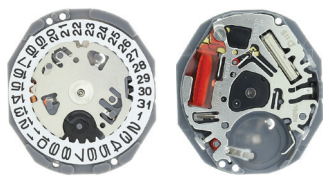

### SKMP.VJ24/6

Date position	D6
---------------	----

### SKMP.VJ23

Size "" / Size mm	6 3/4 x 8	18.20 x 16.10
Height mm	2.94	
Total height mm	4.69	
Hand-fitting	M	
Jewels	0	
Date position	DD3 (day/date)	
Hour wheel	S0273017	
Stem	S0351332	
Battery	363 / SR621SW	
Hands fitting Ø mm	120/70/17	
Information	-	

### SKMP.VJ32

Size "" / Size mm	10 1/2	22.60
Height mm	2.71	
Total height mm	4.30	
Hand-fitting	M	
Jewels	0	
Date position	D3	
Hour wheel	S0273021	
Stem	S0351332	
Battery	363 / SR621SW	
Hands fitting Ø mm	120/70/17	
Information	-	

### SKMP.VJ24

Size "" / Size mm	6 3/4 x 8	18.20 x 16.10
Height mm	2.71	
Total height mm	4.16	
Hand-fitting	M	
Jewels	0	
Date position	D3	
Hour wheel	S0273021	
Stem	S0351332	
Battery	363 / SR621SW	
Hands fitting Ø mm	120/70	
Information	-	