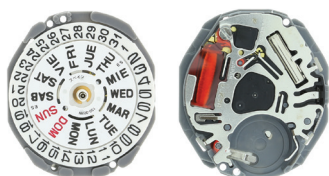

### SKMP.VJ22.2

Total height mm	4.55
Hand-fitting	L
Hour wheel	S0273023

### SKMP.VJ23

Size "" / Size mm	6 3/4 x 8	18.20 x 16.10
Height mm	2.94	
Total height mm	4.69	
Hand-fitting	M	
Jewels	0	
Date position	DD3 (day/date)	
Hour wheel	S0273017	
Stem	S0351332	
Battery	363 / SR621SW	
Hands fitting Ø mm	120/70/17	
Information	-	

### SKMP.VJ32

Size "" / Size mm	10 1/2	22.60
Height mm	2.71	
Total height mm	4.30	
Hand-fitting	M	
Jewels	0	
Date position	D3	
Hour wheel	S0273021	
Stem	S0351332	
Battery	363 / SR621SW	
Hands fitting Ø mm	120/70/17	
Information	-	

### SKMP.VJ24

Size "" / Size mm	6 3/4 x 8	18.20 x 16.10
Height mm	2.71	
Total height mm	4.16	
Hand-fitting	M	
Jewels	0	
Date position	D3	
Hour wheel	S0273021	
Stem	S0351332	
Battery	363 / SR621SW	
Hands fitting Ø mm	120/70	
Information	-	