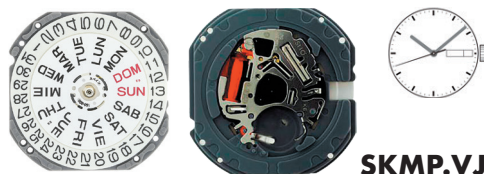

**SKMP.VJ33**

Size "" / Size mm	10 ½	22.60
Height mm	2.94	
Total height mm	4.67	
Hand-fitting	M	
Jewels	0	
Date position	DD3 (day/date)	
Hour wheel	S0273017	
Stem	S0351332	
Battery	363 / SR621SW	
Hands fitting Ø mm	120/70/17	
Information	-	

**SKMP.VJ42**

Size "" / Size mm	11 ½	23.50
Height mm	2.71	
Total height mm	4.35	
Hand-fitting	M	
Jewels	0	
Date position	D3	
Hour wheel	S0273021	
Stem	SK0405.VJ52	
Battery	363 / SR621SW	
Hands fitting Ø mm	120/70/17	
Information	-	

**SKMP.VJ34**

Size "" / Size mm	10 ½	22.60
Height mm	2.71	
Total height mm	4.15	
Hand-fitting	M	
Jewels	0	
Date position	D3	
Hour wheel	S0273021	
Stem	S0351332	
Battery	363 / SR621SW	
Hands fitting Ø mm	120/70	
Information	-	

**SKMP.VJ42/6**

Date position	D6
---------------	----

**SKMP.VJ34/6**

Date position	D6
---------------	----

**SKMP.VJ43**

Size "" / Size mm	11 ½	23.50
Height mm	2.94	
Total height mm	4.76	
Hand-fitting	M	
Jewels	0	
Date position	DD3 (day/date)	
Hour wheel	S0273017	
Stem	SK0405.VJ52	
Battery	363 / SR621SW	
Hands fitting Ø mm	120/70/17	
Information	-	