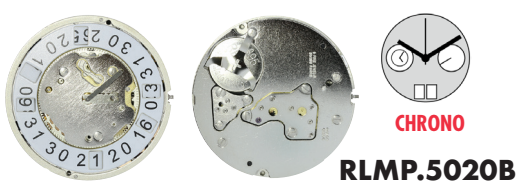

**RLMP.1069**

Size "" / Size mm	6 3/4 x 8	15.30 x 18.20
Height mm	2.30	
Total height mm	3.88	
Hand-fitting	1	
Jewels	2	
Date position	-	
Hour wheel	RL3301.220.R	
Stem	RL3000.160	
Battery	321 / SR616SW	
Hands fitting Ø mm	120/70/20	
Information	Small Sec	

**RLMP.1069.0**

Total height mm	3.68
Hand-fitting	0
Hour wheel	RL3301.285

**RLMP.1069.2**

Total height mm	3.98
Hand-fitting	2
Hour wheel	RL3301.224

**RLMP.4120B**

Size "" / Size mm	12 1/2	28.60
Height mm	4.40	
Total height mm	6.95	
Hand-fitting	2	
Jewels	3	
Date position	BD6 (big date)	
Hour wheel	RL3301.243	
Stem	RL3000.177	
Battery	395 / SR927SW	
Hands fitting Ø mm	150/90/80/40/25	
Information	Small Sec at 3, Alarm at 9	

**RLMP.4210B**

Size "" / Size mm	12 1/2	28.60
Height mm	4.40	
Total height mm	6.90	
Hand-fitting	2	
Jewels	4	
Date position	BD12 (big date)	
Hour wheel	RL3301.243	
Stem	RL3000.177	
Battery	395 / SR927SW	
Hands fitting Ø mm	150/90/80/40/25	
Information	Dual Time at 6	

**RLMP.5020B**

Size "" / Size mm	12 1/2	28.60
Height mm	4.40	
Total height mm	6.90	
Hand-fitting	2	
Jewels	5	
Date position	BD6 (big date)	
Hour wheel	RL3301.242	
Stem	RL3000.177	
Battery	395 / SR927SW	
Hands fitting Ø mm	150/90/80/40/25/20	
Information	Small Sec at 3, 30 Min and 12 Hrs at 9	