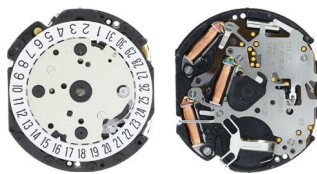

CHRONO

SKMP.VD51

Size ''' / Size mm	12 ¾	29.50 x 26.00
Height mm	4.57	
Total height mm	6.93	
Hand-fitting	M	
Jewels	0	
Date position	D3	
Hour wheel	S0271407	
Stem	SK0405.VX12E	
Battery	371 / SR920SW	
Hands fitting Ø mm	110/65/21/21/21	
Information	60 Min at 6, Small Sec at 12	

CHRONO

SKMP.VD51.2

Total height mm	7.22
Hand-fitting	L
Hour wheel	S0273037

CHRONO

SKMP.VD53

Size ''' / Size mm	12 ¾	29.50 x 26.00
Height mm	4.57	
Total height mm	6.93	
Hand-fitting	M	
Jewels	0	
Date position	D4H30	
Hour wheel	S0271407	
Stem	SK0405.VX12E	
Battery	371 / SR920SW	
Hands fitting Ø mm	110/65/21/21/21/21	
Information	24 Hrs at 3, Small Sec at 6, 60 Min at 9	

CHRONO

SKMP.VD53.2

Total height mm	7.26
Hand-fitting	L
Hour wheel	S0273037

CHRONO

SKMP.VD52

Size ''' / Size mm	12 ¾	29.50 x 26.00
Height mm	4.57	
Total height mm	6.75	
Hand-fitting	M	
Jewels	0	
Date position	D6	
Hour wheel	S0271407	
Stem	SK0405.VX12E	
Battery	371 / SR920SW	
Hands fitting Ø mm	110/65/21/21/21/21	
Information	24 Hrs at 3, 60 Min at 9, Small Sec at 12	

CHRONO

SKMP.VD54

Size ''' / Size mm	12 ¾	29.50 x 26.00
Height mm	3.97	
Total height mm	6.91	
Hand-fitting	M	
Jewels	0	
Date position	-	
Hour wheel	S0271406	
Stem	S0351178	
Battery	371 / SR920SW	
Hands fitting Ø mm	110/65/21/21/21/21	
Information	24 Hrs at 3, Small Sec at 6, 60 Min at 9	