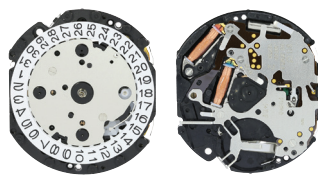

CHRONO

SKMP.VD51

Size ''' / Size mm	12 ¾	29.50 x 26.00
Height mm	4.57	
Total height mm	6.93	
Hand-fitting	M	
Jewels	0	
Date position	D3	
Hour wheel	S0271407	
Stem	SK0405.VX12E	
Battery	371 / SR920SW	
Hands fitting Ø mm	110/65/21/21/21	
Information	60 Min at 6, Small Sec at 12	

CHRONO

SKMP.VD51.2

Total height mm	7.22
Hand-fitting	L
Hour wheel	S0273037

CHRONO

SKMP.VD53

Size ''' / Size mm	12 ¾	29.50 x 26.00
Height mm	4.57	
Total height mm	6.93	
Hand-fitting	M	
Jewels	0	
Date position	D4H30	
Hour wheel	S0271407	
Stem	SK0405.VX12E	
Battery	371 / SR920SW	
Hands fitting Ø mm	110/65/21/21/21/21	
Information	24 Hrs at 3, Small Sec at 6, 60 Min at 9	

CHRONO

SKMP.VD53.2

Total height mm	7.26
Hand-fitting	L
Hour wheel	S0273037

CHRONO

SKMP.VD52

Size ''' / Size mm	12 ¾	29.50 x 26.00
Height mm	4.57	
Total height mm	6.75	
Hand-fitting	M	
Jewels	0	
Date position	D6	
Hour wheel	S0271407	
Stem	SK0405.VX12E	
Battery	371 / SR920SW	
Hands fitting Ø mm	110/65/21/21/21/21	
Information	24 Hrs at 3, 60 Min at 9, Small Sec at 12	

CHRONO

SKMP.VD54

Size ''' / Size mm	12 ¾	29.50 x 26.00
Height mm	3.97	
Total height mm	6.91	
Hand-fitting	M	
Jewels	0	
Date position	-	
Hour wheel	S0271406	
Stem	S0351178	
Battery	371 / SR920SW	
Hands fitting Ø mm	110/65/21/21/21/21	
Information	24 Hrs at 3, Small Sec at 6, 60 Min at 9	