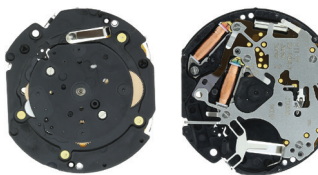

CHRONO

SKMP.VD51

Size ''' / Size mm	12 ¾	29.50 x 26.00
Height mm	4.57	
Total height mm	6.93	
Hand-fitting	M	
Jewels	0	
Date position	D3	
Hour wheel	S0271407	
Stem	SK0405.VX12E	
Battery	371 / SR920SW	
Hands fitting Ø mm	110/65/21/21/21	
Information	60 Min at 6, Small Sec at 12	

CHRONO

SKMP.VD51.2

Total height mm	7.22
Hand-fitting	L
Hour wheel	S0273037

CHRONO

SKMP.VD53

Size ''' / Size mm	12 ¾	29.50 x 26.00
Height mm	4.57	
Total height mm	6.93	
Hand-fitting	M	
Jewels	0	
Date position	D4H30	
Hour wheel	S0271407	
Stem	SK0405.VX12E	
Battery	371 / SR920SW	
Hands fitting Ø mm	110/65/21/21/21/21	
Information	24 Hrs at 3, Small Sec at 6, 60 Min at 9	

CHRONO

SKMP.VD53.2

Total height mm	7.26
Hand-fitting	L
Hour wheel	S0273037

CHRONO

SKMP.VD52

Size ''' / Size mm	12 ¾	29.50 x 26.00
Height mm	4.57	
Total height mm	6.75	
Hand-fitting	M	
Jewels	0	
Date position	D6	
Hour wheel	S0271407	
Stem	SK0405.VX12E	
Battery	371 / SR920SW	
Hands fitting Ø mm	110/65/21/21/21/21	
Information	24 Hrs at 3, 60 Min at 9, Small Sec at 12	

CHRONO

SKMP.VD54

Size ''' / Size mm	12 ¾	29.50 x 26.00
Height mm	3.97	
Total height mm	6.91	
Hand-fitting	M	
Jewels	0	
Date position	-	
Hour wheel	S0271406	
Stem	S0351178	
Battery	371 / SR920SW	
Hands fitting Ø mm	110/65/21/21/21/21	
Information	24 Hrs at 3, Small Sec at 6, 60 Min at 9	