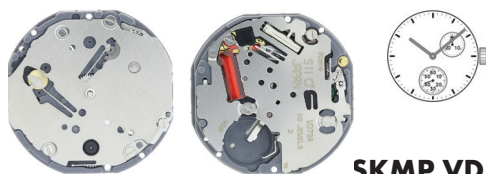


**SKMP.VD72**

Size "" / Size mm	10 ½	22.60
Height mm	3.45	
Total height mm	5.13	
Hand-fitting	M	
Jewels	0	
Date position	-	
Hour wheel	S0273169	
Stem	SK0405.VX12E	
Battery	377 / SR626SW	
Hands fitting Ø mm	120/70/21	
Information	Date Hand at 2	

**SKMP.VD72.2**

Total height mm	5.77	
Hand-fitting	L	
Hour wheel	S0273035	

**SKMP.VD73.2**

Total height mm	5.77	
Hand-fitting	L	
Hour wheel	S0273035	

**SKMP.VD74**

Size "" / Size mm	10 ½	22.60
Height mm	3.45	
Total height mm	4.97	
Hand-fitting	M	
Jewels	0	
Date position	-	
Hour wheel	S0273169	
Stem	SK0405.VX12E	
Battery	377 / SR626SW	
Hands fitting Ø mm	120/70/21/21/21/21	
Information	Date Hand at 3, Small Sec at 6, Date Hand at 9, 24 Hrs at 12	

**SKMP.VD74.2**

Total height mm	5.77	
Hand-fitting	L	
Hour wheel	S0273035	

**SKMP.VD73**

Size "" / Size mm	10 ½	22.60
Height mm	3.45	
Total height mm	5.12	
Hand-fitting	M	
Jewels	0	
Date position	-	
Hour wheel	S0273169	
Stem	SK0405.VX12E	
Battery	377 / SR626SW	
Hands fitting Ø mm	120/70/21/21	
Information	Date Hand at 2, Small Sec at 6	