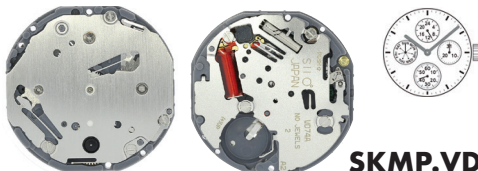


**SKMP.VD72**

Size "" / Size mm	10 ½	22.60
Height mm	3.45	
Total height mm	5.13	
Hand-fitting	M	
Jewels	0	
Date position	-	
Hour wheel	S0273169	
Stem	SK0405.VX12E	
Battery	377 / SR626SW	
Hands fitting Ø mm	120/70/21	
Information	Date Hand at 2	

**SKMP.VD72.2**

Total height mm	5.77	
Hand-fitting	L	
Hour wheel	S0273035	

**SKMP.VD73.2**

Total height mm	5.77	
Hand-fitting	L	
Hour wheel	S0273035	

**SKMP.VD74**

Size "" / Size mm	10 ½	22.60
Height mm	3.45	
Total height mm	4.97	
Hand-fitting	M	
Jewels	0	
Date position	-	
Hour wheel	S0273169	
Stem	SK0405.VX12E	
Battery	377 / SR626SW	
Hands fitting Ø mm	120/70/21/21/21/21	
Information	Date Hand at 3, Small Sec at 6, Date Hand at 9, 24 Hrs at 12	

**SKMP.VD74.2**

Total height mm	5.77	
Hand-fitting	L	
Hour wheel	S0273035	

**SKMP.VD73**

Size "" / Size mm	10 ½	22.60
Height mm	3.45	
Total height mm	5.12	
Hand-fitting	M	
Jewels	0	
Date position	-	
Hour wheel	S0273169	
Stem	SK0405.VX12E	
Battery	377 / SR626SW	
Hands fitting Ø mm	120/70/21/21	
Information	Date Hand at 2, Small Sec at 6	