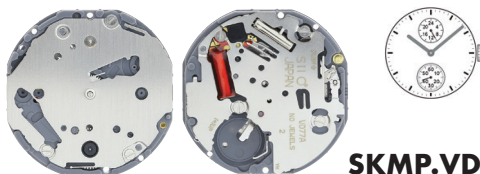

SKMP.VD75

Size "" / Size mm	10 ½	23.70
Height mm	3.45	
Total height mm	5.14	
Hand-fitting	M	
Jewels	0	
Date position	-	
Hour wheel	S0273169	
Stem	SK0405.VX12E	
Battery	377 / SR626SW	
Hands fitting Ø mm	120/70/21/21/21	
Information	Date Hand at 3, Small Sec at 6, Day Hand at 9	

SKMP.VD77

Size "" / Size mm	10 ½	22.60
Height mm	3.45	
Total height mm	4.94	
Hand-fitting	M	
Jewels	0	
Date position	-	
Hour wheel	S0273169	
Stem	SK0405.VX12E	
Battery	377 / SR626SW	
Hands fitting Ø mm	120/70/21/21	
Information	Small Sec at 6, 24 Hrs at 12	

SKMP.VD75.2

Total height mm	5.75
Hand-fitting	L
Hour wheel	S0273035

SKMP.VD77.2

Total height mm	5.75
Hand-fitting	L
Hour wheel	S0273035

SKMP.VD76

Size "" / Size mm	10 ½	22.60
Height mm	3.45	
Total height mm	4.95	
Hand-fitting	M	
Jewels	0	
Date position	-	
Hour wheel	S0273169	
Stem	SK0405.VX12E	
Battery	377 / SR626SW	
Hands fitting Ø mm	120/70/21/21/21	
Information	Date Hand at 2, Small Sec at 6, Day Hand at 10	

SKMP.VD78

Size "" / Size mm	10 ½	22.60
Height mm	3.45	
Total height mm	4.93	
Hand-fitting	M	
Jewels	0	
Date position	-	
Hour wheel	S0273169	
Stem	SK0405.VX12E	
Battery	377 / SR626SW	
Hands fitting Ø mm	120/70/21	
Information	Small Sec at 6	