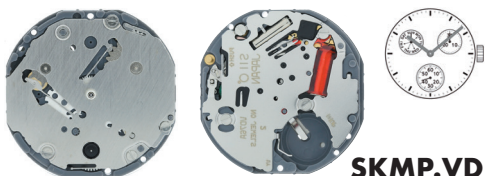

SKMP.VD75

Size "" / Size mm	10 ½	23.70
Height mm	3.45	
Total height mm	5.14	
Hand-fitting	M	
Jewels	0	
Date position	-	
Hour wheel	S0273169	
Stem	SK0405.VX12E	
Battery	377 / SR626SW	
Hands fitting Ø mm	120/70/21/21/21	
Information	Date Hand at 3, Small Sec at 6, Day Hand at 9	

SKMP.VD77

Size "" / Size mm	10 ½	22.60
Height mm	3.45	
Total height mm	4.94	
Hand-fitting	M	
Jewels	0	
Date position	-	
Hour wheel	S0273169	
Stem	SK0405.VX12E	
Battery	377 / SR626SW	
Hands fitting Ø mm	120/70/21/21	
Information	Small Sec at 6, 24 Hrs at 12	

SKMP.VD75.2

Total height mm	5.75
Hand-fitting	L
Hour wheel	S0273035

SKMP.VD77.2

Total height mm	5.75
Hand-fitting	L
Hour wheel	S0273035

SKMP.VD76

Size "" / Size mm	10 ½	22.60
Height mm	3.45	
Total height mm	4.95	
Hand-fitting	M	
Jewels	0	
Date position	-	
Hour wheel	S0273169	
Stem	SK0405.VX12E	
Battery	377 / SR626SW	
Hands fitting Ø mm	120/70/21/21/21	
Information	Date Hand at 2, Small Sec at 6, Day Hand at 10	

SKMP.VD78

Size "" / Size mm	10 ½	22.60
Height mm	3.45	
Total height mm	4.93	
Hand-fitting	M	
Jewels	0	
Date position	-	
Hour wheel	S0273169	
Stem	SK0405.VX12E	
Battery	377 / SR626SW	
Hands fitting Ø mm	120/70/21	
Information	Small Sec at 6	