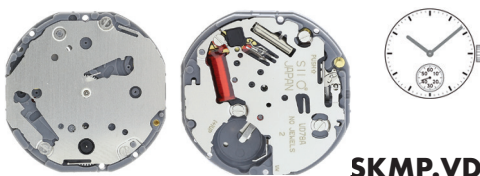

SKMP.VD75

Size "" / Size mm	10 ½	23.70
Height mm	3.45	
Total height mm	5.14	
Hand-fitting	M	
Jewels	0	
Date position	-	
Hour wheel	S0273169	
Stem	SK0405.VX12E	
Battery	377 / SR626SW	
Hands fitting Ø mm	120/70/21/21/21	
Information	Date Hand at 3, Small Sec at 6, Day Hand at 9	

SKMP.VD77

Size "" / Size mm	10 ½	22.60
Height mm	3.45	
Total height mm	4.94	
Hand-fitting	M	
Jewels	0	
Date position	-	
Hour wheel	S0273169	
Stem	SK0405.VX12E	
Battery	377 / SR626SW	
Hands fitting Ø mm	120/70/21/21	
Information	Small Sec at 6, 24 Hrs at 12	

SKMP.VD75.2

Total height mm	5.75
Hand-fitting	L
Hour wheel	S0273035

SKMP.VD77.2

Total height mm	5.75
Hand-fitting	L
Hour wheel	S0273035

SKMP.VD76

Size "" / Size mm	10 ½	22.60
Height mm	3.45	
Total height mm	4.95	
Hand-fitting	M	
Jewels	0	
Date position	-	
Hour wheel	S0273169	
Stem	SK0405.VX12E	
Battery	377 / SR626SW	
Hands fitting Ø mm	120/70/21/21/21	
Information	Date Hand at 2, Small Sec at 6, Day Hand at 10	

SKMP.VD78

Size "" / Size mm	10 ½	22.60
Height mm	3.45	
Total height mm	4.93	
Hand-fitting	M	
Jewels	0	
Date position	-	
Hour wheel	S0273169	
Stem	SK0405.VX12E	
Battery	377 / SR626SW	
Hands fitting Ø mm	120/70/21	
Information	Small Sec at 6	