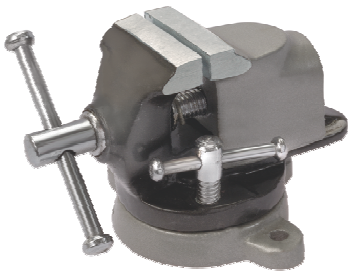

## VICES / MOVEMENT HOLDERS

### Vices.

PERF	Width jaws	Kg
460A	51 mm	1.260

Rotating vice with bench clamp.

PERF	Width jaws	Kg
460C	50 mm	1.045

Rotating vice with base to be fixed.

PERF	Length	Kg
331	125 mm	0.085

Vice with black handle.

PERF	Size	Kg
202	160 x 80 x 50 mm	0.175

Jeweller's steel vice with wooden handle.

PERF	Length	Kg
303	149 mm	0.095

Jeweller's wooden vice with wing screw.

PERF	Size	Kg
485	Ø 40 x 150 mm	0.120

Jeweller's wooden vice.

#### ASSORTMENT

PERF	Kg
194	0.045

Assortment of 12 plastic movement holders.

PERF	Size	Kg
214	100 x 30 x 17 mm	0.040

Extensible movement holder with springs.