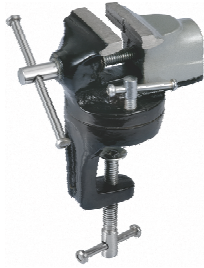

## VICES / MOVEMENT HOLDERS

### Vices.

PERF	Width jaws	Kg
460A	51 mm	1.260

Rotating vice with bench clamp.

PERF	Width jaws	Kg
460C	50 mm	1.045

Rotating vice with base to be fixed.

PERF	Length	Kg
331	125 mm	0.085

Vice with black handle.

PERF	Size	Kg
202	160 x 80 x 50 mm	0.175

Jeweller's steel vice with wooden handle.

PERF	Length	Kg
303	149 mm	0.095

Jeweller's wooden vice with wing screw.

PERF	Size	Kg
485	Ø 40 x 150 mm	0.120

Jeweller's wooden vice.

#### ASSORTMENT

PERF	Kg
194	0.045

Assortment of 12 plastic movement holders.

PERF	Size	Kg
214	100 x 30 x 17 mm	0.040

Extensible movement holder with springs.