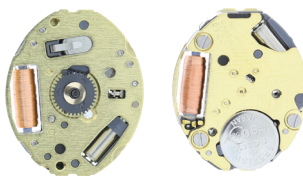

## MYM.2S65

Size "" / Size mm	10 ½	21.50 x 20.00
Height mm	4.22	
Total height mm	Information not available	
Hand-fitting	-	
Jewels	0	
Date position	D3D3 (day/date)	
Hour wheel	MY075.454	
Stem	MY065.501	
Battery	CR2012	
Hands fitting Ø mm	120/70/17	
Information	-	

## MYM.4S20

Size "" / Size mm	4	9.40 x 9.90
Height mm	2.95	
Total height mm	3.71	
Hand-fitting	-	
Jewels	2	
Date position	-	
Hour wheel	MY075.297	
Stem	MY065.398	
Battery	335 / SR512SW	
Hands fitting Ø mm	80/40	
Information	-	

## MYM.5Y20

Size "" / Size mm	5 ½	13.00 x 15.15
Height mm	2.54	
Total height mm	3.68	
Hand-fitting	-	
Jewels	0	
Date position	-	
Hour wheel	MY075.A34	
Stem	MY065.403	
Battery	379 / SR521SW	
Hands fitting Ø mm	100/65	
Information	-	

## MYM.5R21

Size "" / Size mm	3 ¾	9.00 x 13.20
Height mm	1.90	
Total height mm	3.06	
Hand-fitting	-	
Jewels	0	
Date position	-	
Hour wheel	MY075.345	
Stem	MY065.413	
Battery	337 / SR416SW	
Hands fitting Ø mm	80/40	
Information	-	