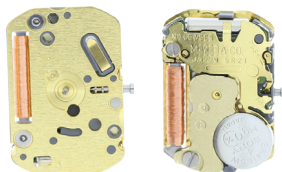

## MYM.2S65

Size "" / Size mm	10 ½	21.50 x 20.00
Height mm	4.22	
Total height mm	Information not available	
Hand-fitting	-	
Jewels	0	
Date position	D3D3 (day/date)	
Hour wheel	MY075.454	
Stem	MY065.501	
Battery	CR2012	
Hands fitting Ø mm	120/70/17	
Information	-	

## MYM.4S20

Size "" / Size mm	4	9.40 x 9.90
Height mm	2.95	
Total height mm	3.71	
Hand-fitting	-	
Jewels	2	
Date position	-	
Hour wheel	MY075.297	
Stem	MY065.398	
Battery	335 / SR512SW	
Hands fitting Ø mm	80/40	
Information	-	

## MYM.5Y20

Size "" / Size mm	5 ½	13.00 x 15.15
Height mm	2.54	
Total height mm	3.68	
Hand-fitting	-	
Jewels	0	
Date position	-	
Hour wheel	MY075.A34	
Stem	MY065.403	
Battery	379 / SR521SW	
Hands fitting Ø mm	100/65	
Information	-	

## MYM.5R21

Size "" / Size mm	3 ¾	9.00 x 13.20
Height mm	1.90	
Total height mm	3.06	
Hand-fitting	-	
Jewels	0	
Date position	-	
Hour wheel	MY075.345	
Stem	MY065.413	
Battery	337 / SR416SW	
Hands fitting Ø mm	80/40	
Information	-	