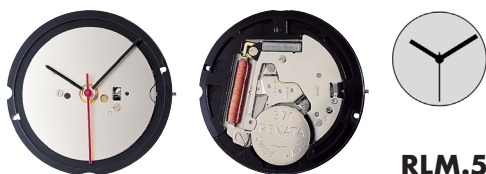

**RLM.509/B1**

Size ''' / Size mm	10 ½	23.90
Height mm	3.00	
Total height mm	4.46	
Hand-fitting	1	
Jewels	1	
Date position	BD3 (big date)	
Hour wheel	RL3301.231	
Stem	RL3000.164	
Battery	371 / SR920SW	
Hands fitting Ø mm	120/70/20	
Information	-	

**RLM.509/B3**

Date position	BD6 (big date)
---------------	----------------

**RLM.509.2**

Total height mm	4.81
Hand-fitting	2
Hour wheel	RL3301.232

**RLM.513**

Size ''' / Size mm	11 ½	26.20
Height mm	3.00	
Total height mm	4.50	
Hand-fitting	1	
Jewels	1	
Date position	-	
Hour wheel	RL3301.229	
Stem	RL3000.164	
Battery	371 / SR920SW	
Hands fitting Ø mm	120/70/20	
Information	-	

**RLM.513.2**

Total height mm	4.81
Hand-fitting	2
Hour wheel	RL3301.230

**RLM.513.6**

Total height mm	5.30
Hand-fitting	6
Hour wheel	RL3301.237

**RLM.5130.B**

Size ''' / Size mm	12 ½	28.60
Height mm	4.40	
Total height mm	7.00	
Hand-fitting	2	
Jewels	13	
Date position	BD12 (big date)	
Hour wheel	RL3301.242	
Stem	RL3000.177	
Battery	395 / SR9276W	
Hands fitting Ø mm	150/90/80/80/40/40/25/20	
Information	Small Sec at 3, Hrs/Min Alarm at 6, 30 Min and 12 Hrs at 9	

**RLM.5130.D**

Size ''' / Size mm	12 ½	28.60
Height mm	4.40	
Total height mm	7.00	
Hand-fitting	2	
Jewels	13	
Date position	D4	
Hour wheel	RL3301.242	
Stem	RL3000.177	
Battery	395 / SR9275W	
Hands fitting Ø mm	150/90/80/80/40/40/25/20	
Information	Small Sec at 3, Hrs/Min Alarm at 6, 30 Min and 12Hrs at 9	