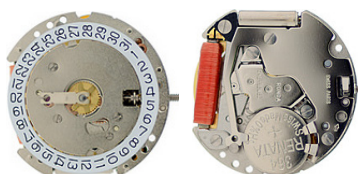

## RLMP.763

Size ''' / Size mm	6 3/4 x 8	15.30 x 18.20
Height mm	2.50	
Total height mm	3.95	
Hand-fitting	1	
Jewels	1	
Date position	-	
Hour wheel	RL3301.133	
Stem	RL3000.132	
Battery	364 / SR621SW	
Hands fitting Ø mm	120/70/20	
Information	-	

## RLMP.774

Size ''' / Size mm	7 3/4	17.50
Height mm	2.50	
Total height mm	3.97	
Hand-fitting	1	
Jewels	1	
Date position	D3	
Hour wheel	RL3301.132	
Stem	RL3000.131	
Battery	364/SR621SW	
Hands fitting Ø mm	120/70	
Information	-	

## RLMP.783

Size ''' / Size mm	8 3/4	20.00
Height mm	2.50	
Total height mm	3.90	
Hand-fitting	1	
Jewels	1	
Date position	-	
Hour wheel	RL3301.134	
Stem	RL3000.131	
Battery	362 / SR721SW	
Hands fitting Ø mm	120/70/20	
Information	-	

## RLMP.784

Size ''' / Size mm	8 3/4	20.00
Height mm	2.50	
Total height mm	3.58	
Hand-fitting	1	
Jewels	1	
Date position	D3	
Hour wheel	RL3301.142	
Stem	RL3000.131	
Battery	362 / SR721SW	
Hands fitting Ø mm	120/70	
Information	-	