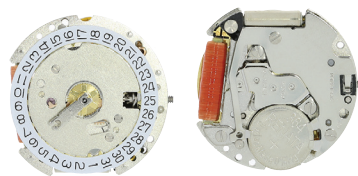

## RLMP.774

Size ''' / Size mm	7 3/4	17.50
Height mm	2.50	
Total height mm	3.97	
Hand-fitting	1	
Jewels	1	
Date position	D3	
Hour wheel	RL3301.132	
Stem	RL3000.131	
Battery	364/SR621SW	
Hands fitting Ø mm	120/70	
Information	-	

## RLMP.783

Size ''' / Size mm	8 3/4	20.00
Height mm	2.50	
Total height mm	3.90	
Hand-fitting	1	
Jewels	1	
Date position	-	
Hour wheel	RL3301.134	
Stem	RL3000.131	
Battery	362 / SR721SW	
Hands fitting Ø mm	120/70/20	
Information	-	

## RLMP.775

Size ''' / Size mm	7 3/4	17.50
Height mm	2.50	
Total height mm	3.92	
Hand-fitting	1	
Jewels	1	
Date position	D3	
Hour wheel	RL3301.142	
Stem	RL3000.131	
Battery	364 / SR621SW	
Hands fitting Ø mm	120/70/20	
Information	-	

## RLMP.784

Size ''' / Size mm	8 3/4	20.00
Height mm	2.50	
Total height mm	3.58	
Hand-fitting	1	
Jewels	1	
Date position	D3	
Hour wheel	RL3301.142	
Stem	RL3000.131	
Battery	362 / SR721SW	
Hands fitting Ø mm	120/70	
Information	-	