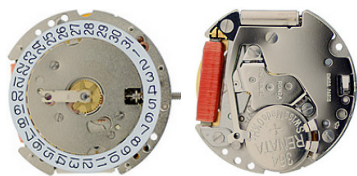

## RLMP.774

Size ''' / Size mm	7 3/4	17.50
Height mm	2.50	
Total height mm	3.97	
Hand-fitting	1	
Jewels	1	
Date position	D3	
Hour wheel	RL3301.132	
Stem	RL3000.131	
Battery	364/SR621SW	
Hands fitting Ø mm	120/70	
Information	-	

## RLMP.783

Size ''' / Size mm	8 3/4	20.00
Height mm	2.50	
Total height mm	3.90	
Hand-fitting	1	
Jewels	1	
Date position	-	
Hour wheel	RL3301.134	
Stem	RL3000.131	
Battery	362 / SR721SW	
Hands fitting Ø mm	120/70/20	
Information	-	

## RLMP.775

Size ''' / Size mm	7 3/4	17.50
Height mm	2.50	
Total height mm	3.92	
Hand-fitting	1	
Jewels	1	
Date position	D3	
Hour wheel	RL3301.142	
Stem	RL3000.131	
Battery	364 / SR621SW	
Hands fitting Ø mm	120/70/20	
Information	-	

## RLMP.784

Size ''' / Size mm	8 3/4	20.00
Height mm	2.50	
Total height mm	3.58	
Hand-fitting	1	
Jewels	1	
Date position	D3	
Hour wheel	RL3301.142	
Stem	RL3000.131	
Battery	362 / SR721SW	
Hands fitting Ø mm	120/70	
Information	-	