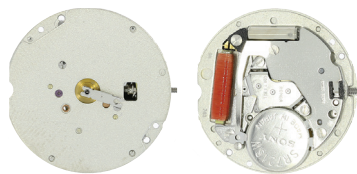

## RLMP.763

Size ''' / Size mm	6 3/4 x 8	15.30 x 18.20
Height mm	2.50	
Total height mm	3.95	
Hand-fitting	1	
Jewels	1	
Date position	-	
Hour wheel	RL3301.133	
Stem	RL3000.132	
Battery	364 / SR621SW	
Hands fitting Ø mm	120/70/20	
Information	-	

## RLMP.774

Size ''' / Size mm	7 3/4	17.50
Height mm	2.50	
Total height mm	3.97	
Hand-fitting	1	
Jewels	1	
Date position	D3	
Hour wheel	RL3301.132	
Stem	RL3000.131	
Battery	364/SR621SW	
Hands fitting Ø mm	120/70	
Information	-	

## RLMP.783

Size ''' / Size mm	8 3/4	20.00
Height mm	2.50	
Total height mm	3.90	
Hand-fitting	1	
Jewels	1	
Date position	-	
Hour wheel	RL3301.134	
Stem	RL3000.131	
Battery	362 / SR721SW	
Hands fitting Ø mm	120/70/20	
Information	-	

## RLMP.784

Size ''' / Size mm	8 3/4	20.00
Height mm	2.50	
Total height mm	3.58	
Hand-fitting	1	
Jewels	1	
Date position	D3	
Hour wheel	RL3301.142	
Stem	RL3000.131	
Battery	362 / SR721SW	
Hands fitting Ø mm	120/70	
Information	-	