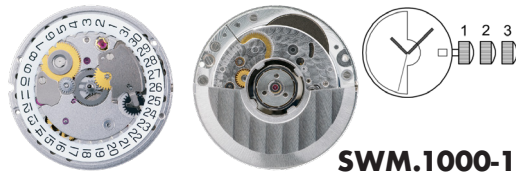

SWM.500

Size''' / Size mm	13 ¼	30.40
Height mm	7.90	
Total height mm	10.78	
Hand-fitting	1	
Jewels	25	
Date position	D3D3 (day/date)	
Hour wheel	A0255.500	
Stem	A0401.500	
Battery	-	
Hands fitting Ø mm	200/120/25/18/18/18	
Information	12 Hrs at 6, Small Sec at 9H30, Min at 12, Automatic (Compatible with EIA7750)	

SWM.1000-1

Size''' / Size mm	9"	20
Height mm	3.90	
Total height mm	5.35	
Hand-fitting	1	
Jewels	18	
Date position	D3	
Hour wheel	A0255.1.1000-1	
Stem	A0401.1000-1	
Battery	-	
Hands fitting Ø mm	200/120/70	
Information	-	