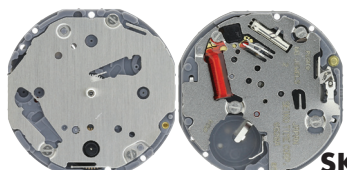

SKM.2E2030

Size ''' / Size mm	-	15.50 x 8.40
Height mm	2.20	
Total height mm	3.27	
Hand-fitting	-	
Jewels	2	
Date position	-	
Hour wheel	S0271204	
Stem	S0351207	
Battery	379 / SR521SW	
Hands fitting Ø mm	90/45	
Information	-	

SKM.5D4420

Size ''' / Size mm	-	30.00
Height mm	6.25	
Total height mm	8.90	
Hand-fitting	-	
Jewels	12	
Date position	D6	
Hour wheel	S0271618	
Stem	S0351512	
Battery	S302324L	
Hands fitting Ø mm	Information not available	
Information	Direct Drive Indicator at 4, Retro Day Indicator at 9, Autoquartz	

SKM.6G2820

Size ''' / Size mm	-	23.70
Height mm	3.45	
Total height mm	4.95	
Hand-fitting	-	
Jewels	0	
Date position	-	
Hour wheel	S0273169	
Stem	S0351177	
Battery	377 / SR626SW	
Hands fitting Ø mm	Information not available	
Information	Small Sec at 6	

SKM.6G3420

Size ''' / Size mm	-	23.70
Height mm	3.45	
Total height mm	4.95	
Hand-fitting	-	
Jewels	0	
Date position	-	
Hour wheel	S0273169	
Stem	S0351177	
Battery	377 / SR626SW	
Hands fitting Ø mm	Information not available	
Information	Date at 3, Small Sec at 6, Retro Day at 9, 24 Hrs at 12	