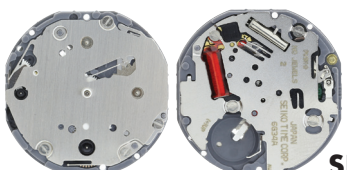

SKM.420710

Size ''' / Size mm	-	17.50
Height mm	5.60	
Total height mm	7.40	
Hand-fitting	-	
Jewels	21	
Date position	D3D3 (day/date)	
Hour wheel	S0271425	
Stem	S0351420	
Battery	-	
Hands fitting Ø mm	Information not available	
Information	Automatic	

SKM.6G2820

Size ''' / Size mm	-	23.70
Height mm	3.45	
Total height mm	4.95	
Hand-fitting	-	
Jewels	0	
Date position	-	
Hour wheel	S0273169	
Stem	S0351177	
Battery	377 / SR626SW	
Hands fitting Ø mm	Information not available	
Information	Small Sec at 6	

SKM.5D2220

Size ''' / Size mm	-	30.00
Height mm	6.25	
Total height mm	8.10	
Hand-fitting	-	
Jewels	12	
Date position	D3	
Hour wheel	S0271619	
Stem	S0351512	
Battery	S302324L	
Hands fitting Ø mm	Information not available	
Information	Retro Drive Indicator at 9, Autoquartz	

SKM.6G3420

Size ''' / Size mm	-	23.70
Height mm	3.45	
Total height mm	4.95	
Hand-fitting	-	
Jewels	0	
Date position	-	
Hour wheel	S0273169	
Stem	S0351177	
Battery	377 / SR626SW	
Hands fitting Ø mm	Information not available	
Information	Date at 3, Small Sec at 6, Retro Day at 9, 24 Hrs at 12	