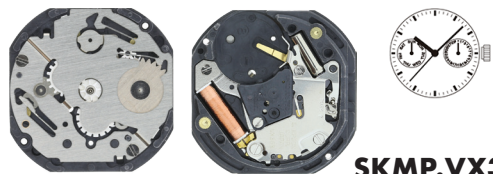

SKMP.VX32

Size "" / Size mm	10 ½	21.30 x 21.50
Height mm	2.62	
Total height mm	4.20	
Hand-fitting	S	
Jewels	0	
Date position	D3	
Hour wheel	S0271929	
Stem	SK0405.VX12E	
Battery	371 / SR920SW	
Hands holes Ø mm	110/65/20	
Information	-	

SKMP.VX32.2

Total height mm	4.50
Hand-fitting	M
Hour wheel	S0271942

SKMP.VX32/4

Date position	D4
---------------	----

SKMP.VX32/6

Date position	D6
---------------	----

SKMP.VX32.2/6

Total height mm	4.50
Hand-fitting	M
Date position	D6
Hour wheel	S0271942

SKMP.VX33

Size "" / Size mm	10 ½	21.30 x 21.50
Height mm	2.98	
Total height mm	4.63	
Hand-fitting	S	
Jewels	0	
Date position	DD3 (day/date)	
Hour wheel	S0271904	
Stem	SK0405.VX12E	
Battery	371 / SR920SW	
Hands fitting Ø mm	110/65/20	
Information	-	

SKMP.VX33/6

Date position	D3D6 (day/date)
---------------	-----------------

SKMP.VX36

Size "" / Size mm	10 ½	21.50
Height mm	3.05	
Total height mm	5.14	
Hand-fitting	S	
Jewels	0	
Date position	-	
Hour wheel	S0271563	
Stem	SK0405.VX12E	
Battery	371 / SR920SW	
Hands fitting Ø mm	110/65/20/20/20	
Information	Date at 3, Day at 9	