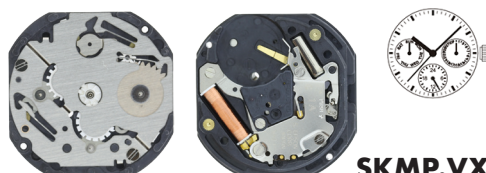

SKMP.VX3F

Size "" / Size mm	10 ½	21.50 x 22.10
Height mm	3.05	
Total height mm	5.16	
Hand-fitting	S	
Jewels	1	
Date position	-	
Hour wheel	S0271538	
Stem	S0354531	
Battery	373 / SP916SW	
Hands fitting Ø mm	110/65/20/20/20/20	
Information	Date at 3, Sun & Moon at 6, Day at 9, Month at 12	

SKMP.VX3H

Size "" / Size mm	10 ½	21.50 x 22.10
Height mm	3.05	
Total height mm	5.00	
Hand-fitting	S	
Jewels	1	
Date position	-	
Hour wheel	S0271538	
Stem	S0354531	
Battery	373 / SP916SW	
Hands fitting Ø mm	110/65/20/20/20/20	
Information	Date at 3, Sun & Moon at 6, Day at 9	

SKMP.VX3K

Size "" / Size mm	10 ½	21.30 x 21.50
Height mm	2.62	
Total height mm	3.73	
Hand-fitting	S	
Jewels	0	
Date position	D3	
Hour wheel	S0271929	
Stem	SK0405.VX12E	
Battery	371 / SR920SW	
Hands fitting Ø mm	110/65	
Information	-	

SKMP.VX3J

Size "" / Size mm	10 ½	21.50
Height mm	3.05	
Total height mm	5.15	
Hand-fitting	S	
Jewels	0	
Date position	-	
Hour wheel	S0271563	
Stem	S0354531	
Battery	371 / SR920SW	
Hands fitting Ø mm	110/65/20/20/20/20	
Information	Date at 3, 24 Hrs at 6, Day at 9	