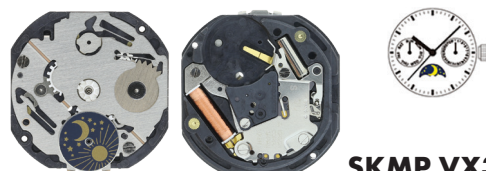

SKMP.VX3F

Size "" / Size mm	10 ½	21.50 x 22.10
Height mm	3.05	
Total height mm	5.16	
Hand-fitting	S	
Jewels	1	
Date position	-	
Hour wheel	S0271538	
Stem	S0354531	
Battery	373 / SP916SW	
Hands fitting Ø mm	110/65/20/20/20/20	
Information	Date at 3, Sun & Moon at 6, Day at 9, Month at 12	

SKMP.VX3H

Size "" / Size mm	10 ½	21.50 x 22.10
Height mm	3.05	
Total height mm	5.00	
Hand-fitting	S	
Jewels	1	
Date position	-	
Hour wheel	S0271538	
Stem	S0354531	
Battery	373 / SP916SW	
Hands fitting Ø mm	110/65/20/20/20/20	
Information	Date at 3, Sun & Moon at 6, Day at 9	

SKMP.VX3K

Size "" / Size mm	10 ½	21.30 x 21.50
Height mm	2.62	
Total height mm	3.73	
Hand-fitting	S	
Jewels	0	
Date position	D3	
Hour wheel	S0271929	
Stem	SK0405.VX12E	
Battery	371 / SR920SW	
Hands fitting Ø mm	110/65	
Information	-	

SKMP.VX3J

Size "" / Size mm	10 ½	21.50
Height mm	3.05	
Total height mm	5.15	
Hand-fitting	S	
Jewels	0	
Date position	-	
Hour wheel	S0271563	
Stem	S0354531	
Battery	371 / SR920SW	
Hands fitting Ø mm	110/65/20/20/20/20	
Information	Date at 3, 24 Hrs at 6, Day at 9	