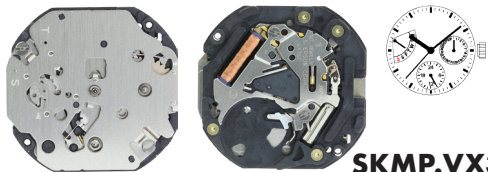

SKMP.VX3M

Size "" / Size mm	10 ½	21.50 x 22.10
Height mm	3.05	
Total height mm	5.18	
Hand-fitting	S	
Jewels	1	
Date position	-	
Hour wheel	S0271538	
Stem	S0354531	
Battery	373 / SP916SW	
Hands fitting Ø mm	110/65/20/20/20/20	
Information	Date at 2, Sun & Moon at 6, Day at 10	

SKMP.VX3R

Size "" / Size mm	10 ½	21.50 x 21.65
Height mm	3.05	
Total height mm	5.18	
Hand-fitting	S	
Jewels	0	
Date position	-	
Hour wheel	S0271563	
Stem	SK0405.VX12E	
Battery	371 / SR920SW	
Hands fitting Ø mm	110/65/20/20/20/20	
Information	Date at 6, 24 Hrs at 9	

SKMP.VX3N

Size "" / Size mm	10 ½	21.50 x 21.65
Height mm	3.05	
Total height mm	5.04	
Hand-fitting	S	
Jewels	0	
Date position	-	
Hour wheel	S0271563	
Stem	SK0405.VX12E	
Battery	371 / SR920SW	
Hands fitting Ø mm	110/65/20/20/20/20	
Information	Date at 6, 24 Hrs at 9, Day at 12	

SKMP.VX3S

Size "" / Size mm	10 ½	22.25 x 21.50
Height mm	3.86	
Total height mm	5.81	
Hand-fitting	S	
Jewels	0	
Date position	-	
Hour wheel	S0271566	
Stem	SK0405.VX12E	
Battery	371 / SR920SW	
Hands fitting Ø mm	110/65/20/20/20/20	
Information	Date at 3, 24 Hrs at 6, Retro Day at 9h30	