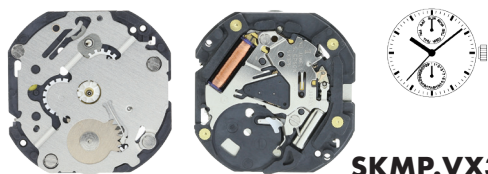

SKMP.VX3LE

Size "" / Size mm	10 ½	21.50
Height mm	3.05	
Total height mm	5.00	
Hand-fitting	S	
Jewels	0	
Date position	-	
Hour wheel	S0271563	
Stem	SK0405.VX12E	
Battery	371 / SR920SW	
Hands fitting Ø mm	110/65/20/20/20/20	
Information	Date at 2, 24 Hrs at 6, Day at 10	

SKMP.VX3P

Size "" / Size mm	10 ½	21.50 x 21.65
Height mm	3.05	
Total height mm	5.16	
Hand-fitting	S	
Jewels	0	
Date position	-	
Hour wheel	S0271563	
Stem	SK0405.VX12E	
Battery	371 / SR920SW	
Hands fitting Ø mm	110/65/20/20/20/20	
Information	Date at 6, Day at 12	

SKMP.VX3M

Size "" / Size mm	10 ½	21.50 x 22.10
Height mm	3.05	
Total height mm	5.18	
Hand-fitting	S	
Jewels	1	
Date position	-	
Hour wheel	S0271538	
Stem	S0354531	
Battery	373 / SP916SW	
Hands fitting Ø mm	110/65/20/20/20/20	
Information	Date at 2, Sun & Moon at 6, Day at 10	

SKMP.VX3S

Size "" / Size mm	10 ½	22.25 x 21.50
Height mm	3.86	
Total height mm	5.81	
Hand-fitting	S	
Jewels	0	
Date position	-	
Hour wheel	S0271566	
Stem	SK0405.VX12E	
Battery	371 / SR920SW	
Hands fitting Ø mm	110/65/20/20/20/20	
Information	Date at 3, 24 Hrs at 6, Retro Day at 9h30	