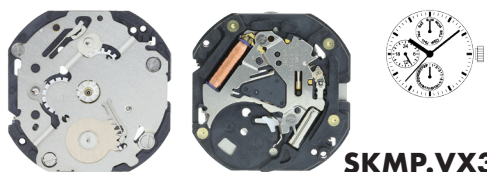

SKMP.VX3P

Size "" / Size mm	10 ½	21.50 x 21.65
Height mm	3.05	
Total height mm	5.16	
Hand-fitting	S	
Jewels	0	
Date position	-	
Hour wheel	S0271563	
Stem	SK0405.VX12E	
Battery	371 / SR920SW	
Hands fitting Ø mm	110/65/20/20/20/20	
Information	Date at 6, Day at 12	

SKMP.VX3M

Size "" / Size mm	10 ½	21.50 x 22.10
Height mm	3.05	
Total height mm	5.18	
Hand-fitting	S	
Jewels	1	
Date position	-	
Hour wheel	S0271538	
Stem	S0354531	
Battery	373 / SP916SW	
Hands fitting Ø mm	110/65/20/20/20/20	
Information	Date at 2, Sun & Moon at 6, Day at 10	

SKMP.VX3R

Size "" / Size mm	10 ½	21.50 x 21.65
Height mm	3.05	
Total height mm	5.18	
Hand-fitting	S	
Jewels	0	
Date position	-	
Hour wheel	S0271563	
Stem	SK0405.VX12E	
Battery	371 / SR920SW	
Hands fitting Ø mm	110/65/20/20/20/20	
Information	Date at 6, 24 Hrs at 9	

SKMP.VX3S

Size "" / Size mm	10 ½	22.25 x 21.50
Height mm	3.86	
Total height mm	5.81	
Hand-fitting	S	
Jewels	0	
Date position	-	
Hour wheel	S0271566	
Stem	SK0405.VX12E	
Battery	371 / SR920SW	
Hands fitting Ø mm	110/65/20/20/20/20	
Information	Date at 3, 24 Hrs at 6, Retro Day at 9h30	