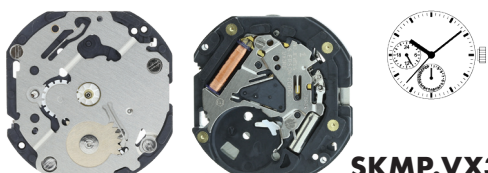

SKMP.VX3LE

Size "" / Size mm	10 ½	21.50
Height mm	3.05	
Total height mm	5.00	
Hand-fitting	S	
Jewels	0	
Date position	-	
Hour wheel	S0271563	
Stem	SK0405.VX12E	
Battery	371 / SR920SW	
Hands fitting Ø mm	110/65/20/20/20/20	
Information	Date at 2, 24 Hrs at 6, Day at 10	

SKMP.VX3P

Size "" / Size mm	10 ½	21.50 x 21.65
Height mm	3.05	
Total height mm	5.16	
Hand-fitting	S	
Jewels	0	
Date position	-	
Hour wheel	S0271563	
Stem	SK0405.VX12E	
Battery	371 / SR920SW	
Hands fitting Ø mm	110/65/20/20/20/20	
Information	Date at 6, Day at 12	

SKMP.VX3M

Size "" / Size mm	10 ½	21.50 x 22.10
Height mm	3.05	
Total height mm	5.18	
Hand-fitting	S	
Jewels	1	
Date position	-	
Hour wheel	S0271538	
Stem	S0354531	
Battery	373 / SP916SW	
Hands fitting Ø mm	110/65/20/20/20/20	
Information	Date at 2, Sun & Moon at 6, Day at 10	

SKMP.VX3S

Size "" / Size mm	10 ½	22.25 x 21.50
Height mm	3.86	
Total height mm	5.81	
Hand-fitting	S	
Jewels	0	
Date position	-	
Hour wheel	S0271566	
Stem	SK0405.VX12E	
Battery	371 / SR920SW	
Hands fitting Ø mm	110/65/20/20/20/20	
Information	Date at 3, 24 Hrs at 6, Retro Day at 9h30	