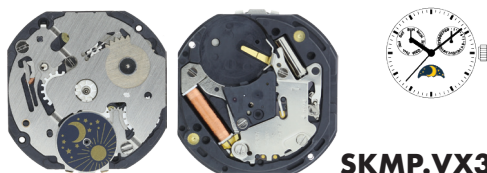

SKMP.VX3LE

Size "" / Size mm	10 ½	21.50
Height mm	3.05	
Total height mm	5.00	
Hand-fitting	S	
Jewels	0	
Date position	-	
Hour wheel	S0271563	
Stem	SK0405.VX12E	
Battery	371 / SR920SW	
Hands fitting Ø mm	110/65/20/20/20/20	
Information	Date at 2, 24 Hrs at 6, Day at 10	

SKMP.VX3P

Size "" / Size mm	10 ½	21.50 x 21.65
Height mm	3.05	
Total height mm	5.16	
Hand-fitting	S	
Jewels	0	
Date position	-	
Hour wheel	S0271563	
Stem	SK0405.VX12E	
Battery	371 / SR920SW	
Hands fitting Ø mm	110/65/20/20/20/20	
Information	Date at 6, Day at 12	

SKMP.VX3M

Size "" / Size mm	10 ½	21.50 x 22.10
Height mm	3.05	
Total height mm	5.18	
Hand-fitting	S	
Jewels	1	
Date position	-	
Hour wheel	S0271538	
Stem	S0354531	
Battery	373 / SP916SW	
Hands fitting Ø mm	110/65/20/20/20/20	
Information	Date at 2, Sun & Moon at 6, Day at 10	

SKMP.VX3S

Size "" / Size mm	10 ½	22.25 x 21.50
Height mm	3.86	
Total height mm	5.81	
Hand-fitting	S	
Jewels	0	
Date position	-	
Hour wheel	S0271566	
Stem	SK0405.VX12E	
Battery	371 / SR920SW	
Hands fitting Ø mm	110/65/20/20/20/20	
Information	Date at 3, 24 Hrs at 6, Retro Day at 9h30	