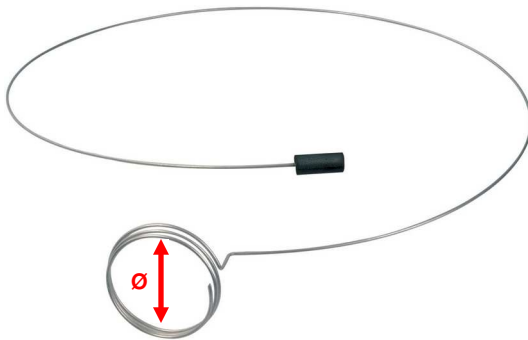

MSA	Magnification	Ø lenses	Kg
00.010-12	12x	16.00 - 23.50 mm	0.017
00.010-15	15x	16.00 - 23.50 mm	0.017

Black plastic control eyeglass extra-large with 2 removable lenses and a screwed bezel.
Nice finish and lightweight.

Eyeglass holders.

MSA	Ø	Kg
00.014	23 mm	0.005
00.007	30 mm	0.008

Stainless steel wire eyeglass holder.
Adaptable to any type of eyeglass.

ARY® eyeglass for spectacles. Lightweight, removable and pivots upwards when not needed. Easy attachment to the eyeglass frame thanks to the system of spring clip covered with rubber.

Lightweight simple lateral eyeglass for spectacles (right and left eye).
 Delivered in plastic case with a variety of fixing clamps for spectacle frames from 1.60 to 6.35 mm.

MSA	Magnifications	Ø lenses	Kg
00.013-01	5x - 10x - 15x	24 - 15 mm	0.050
00.013-03	5x - 7x - 12x	24 - 25 mm	0.050
00.013-02	4x - 10x - 14x	24 - 15 mm	0.050
00.013-04	4x - 7x - 11x	24 - 25 mm	0.050
00.013-05	3x - 7x - 10x	24 - 25 mm	0.050
00.013-06	3x - 5x - 8x	24 - 25 mm	0.050

Lightweight double lateral eyeglass for spectacles (right and left eye). Each model allows 3 different magnifications by combining the lenses.
 Delivered in a plastic case with a variety of fixing clamps for spectacle frames from 1.60 to 6.35 mm.