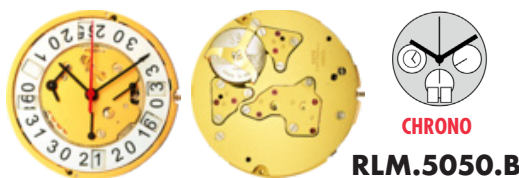

RLM.5040.F

Size "" / Size mm	12 ½	28.60
Height mm	4.40	
Total height mm	7.18	
Hand-fitting	3	
Jewels	13	
Date position	D12M12 (day/month)	
Hour wheel	RL3301.247	
Stem	RL3000.177	
Battery	395 / SR927SW	
Hands fitting Ø mm	250/150/90/25/20/20/20	
Information	Small Sec at 3, 1/10 Sec at 6, 30 Min at 9, Date by Center Hand	

RLM.505

Size "" / Size mm	10 ½	23.90
Height mm	3.00	
Total height mm	4.50	
Hand-fitting	1	
Jewels	1	
Date position	D3	
Hour wheel	RL3301.229	
Stem	RL3000.164	
Battery	371 / SR920SW	
Hands fitting Ø mm	120/70/20	
Information	-	

Information	24 Hrs by Disc at 12
-------------	----------------------

RLM.505.24H/6

Date position	D6
Information	24 Hrs by Hand

RLM.505.6

Hand-fitting	6
Hour wheel	RL3301.230TA

RLM.505/6

Date position	D6
---------------	----

RLM.5050.B

Size "" / Size mm	12 ½	28.60
Height mm	4.40	
Total height mm	7.00	
Hand-fitting	2	
Jewels	13	
Date position	BD6	
Hour wheel	RL3301.242	
Stem	RL3000.177	
Battery	395 / SR927SW	
Hands fitting Ø mm	150/90/80/40/25/20/20	
Information	Small Sec at 3, 1/10 Sec at 6, 30 Min and 12 Hrs at 9	