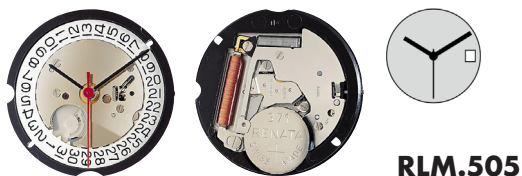

RLM.5040.F

Size "" / Size mm	12 ½	28.60
Height mm	4.40	
Total height mm	7.18	
Hand-fitting	3	
Jewels	13	
Date position	D12M12 (day/month)	
Hour wheel	RL3301.247	
Stem	RL3000.177	
Battery	395 / SR927SW	
Hands fitting Ø mm	250/150/90/25/20/20/20	
Information	Small Sec at 3, 1/10 Sec at 6, 30 Min at 9, Date by Center Hand	

RLM.505

Size "" / Size mm	10 ½	23.90
Height mm	3.00	
Total height mm	4.50	
Hand-fitting	1	
Jewels	1	
Date position	D3	
Hour wheel	RL3301.229	
Stem	RL3000.164	
Battery	371 / SR920SW	
Hands fitting Ø mm	120/70/20	
Information	-	

RLM.505.2

Hand-fitting	2
Hour wheel	RL3301.230TA

RLM.505.24.H

Information	24 Hrs by Hand
-------------	----------------

RLM.505.24D/G1

Information	24 Hrs by Disc at 6
-------------	---------------------

RLM.505.24D/G2

RLM.5050.B

Size "" / Size mm	12 ½	28.60
Height mm	4.40	
Total height mm	7.00	
Hand-fitting	2	
Jewels	13	
Date position	BD6	
Hour wheel	RL3301.242	
Stem	RL3000.177	
Battery	395 / SR927SW	
Hands fitting Ø mm	150/90/80/40/25/20/20	
Information	Small Sec at 3, 1/10 Sec at 6, 30 Min and 12 Hrs at 9	