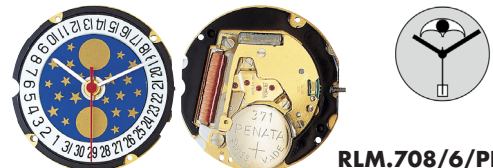

RLM.705/4

Date position	D4
---------------	----

RLM.705/6

Date position	D6
---------------	----

RLM.705/6.2

Total height mm	4.12
Hand-fitting	2
Date position	D6
Hour wheel	RL3301.172

RLM.706.1

Size "" / Size mm	10 ½	23.90
Height mm	3.00	
Total height mm	4.84	
Hand-fitting	1	
Jewels	5	
Date position	-	
Hour wheel	RL3301.254	
Stem	RL3000.131	
Battery	371 / SR920SW	
Hands fitting Ø mm	120/70/20/20/20	
Information	Date at 3, Moon at 6, Day at 9	

RLM.706.3

Size "" / Size mm	10 ½	23.90
Height mm	3.00	
Total height mm	4.84	
Hand-fitting	1	
Jewels	5	
Date position	-	
Hour wheel	RL3301.254	
Stem	RL3000.131	
Battery	371 / SR920SW	
Hands fitting Ø mm	120/70/20/20/20/20	
Information	Date at 3, Moon at 6, Day at 9, Month at 12	

RLM.706.B1

Size "" / Size mm	10 ½	23.90
Height mm	3.70	
Total height mm	6.50	
Hand-fitting	1	
Jewels	5	
Date position	-	
Hour wheel	RL3301.255	
Stem	RL3000.131	
Battery	371 / SR920SW	
Hands fitting Ø mm	180/120/70/20/20	
Information	Date at 3, Moon at 6, Day at 9, Week and Month by Hand	

RLM.708/6/PH.L

Size "" / Size mm	10 ½	23.90
Height mm	2.98	
Total height mm	4.50	
Hand-fitting	1	
Jewels	5	
Date position	D6	
Hour wheel	RL3301.138	
Stem	RL3000.131	
Battery	371 / SR920SW	
Hands fitting Ø mm	120/70/20	
Information	Month at 12	