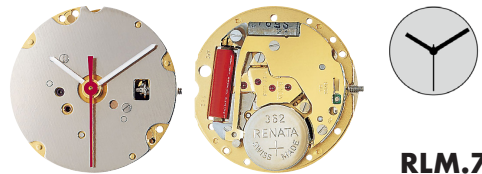

**RLM.775/3**

Size ''' / Size mm	7 ¾	17.50
Height mm	2.50	
Total height mm	3.92	
Hand-fitting	1	
Jewels	5	
Date position	D3	
Hour wheel	RL3301.142	
Stem	RL3000.131	
Battery	364 / SR621SW	
Hands fitting Ø mm	120/70/20	
Information	-	

**RLM.775.4**

Hand-fitting	4.79	
Hour wheel	4	
Information	RL3301.178	

**RLM.775/4H30**

Date position	D4H30	
---------------	-------	--

**RLM.775/6**

Date position	D6	
---------------	----	--

**RLM.782**

Size ''' / Size mm	8 ¾	20.00
Height mm	2.50	
Total height mm	3.58	
Hand-fitting	1	
Jewels	5	
Date position	-	
Hour wheel	RL3301.134	
Stem	RL3000.131	
Battery	362 / SR721SW	
Hands fitting Ø mm	120/70	
Information	-	

**RLM.782.3**

Total height mm	3.90	
Hand-fitting	3	
Hour wheel	RL3301.174	

**RLM.783**

Size ''' / Size mm	8 ¾	20.00
Height mm	2.50	
Total height mm	3.90	
Hand-fitting	3	
Jewels	5	
Date position	-	
Hour wheel	RL3301.134	
Stem	RL3000.131	
Battery	362 / SR721SW	
Hands fitting Ø mm	120/70/20	
Information	-	