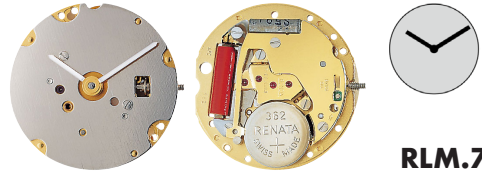

**RLM.775/3**

Size ''' / Size mm	7 ¾	17.50
Height mm	2.50	
Total height mm	3.92	
Hand-fitting	1	
Jewels	5	
Date position	D3	
Hour wheel	RL3301.142	
Stem	RL3000.131	
Battery	364 / SR621SW	
Hands fitting Ø mm	120/70/20	
Information	-	

**RLM.775.4**

Hand-fitting	4.79	
Hour wheel	4	
Information	RL3301.178	

**RLM.775/4H30**

Date position	D4H30	
---------------	-------	--

**RLM.775/6**

Date position	D6	
---------------	----	--

**RLM.782**

Size ''' / Size mm	8 ¾	20.00
Height mm	2.50	
Total height mm	3.58	
Hand-fitting	1	
Jewels	5	
Date position	-	
Hour wheel	RL3301.134	
Stem	RL3000.131	
Battery	362 / SR721SW	
Hands fitting Ø mm	120/70	
Information	-	

**RLM.782.3**

Total height mm	3.90	
Hand-fitting	3	
Hour wheel	RL3301.174	

**RLM.783**

Size ''' / Size mm	8 ¾	20.00
Height mm	2.50	
Total height mm	3.90	
Hand-fitting	3	
Jewels	5	
Date position	-	
Hour wheel	RL3301.134	
Stem	RL3000.131	
Battery	362 / SR721SW	
Hands fitting Ø mm	120/70/20	
Information	-	