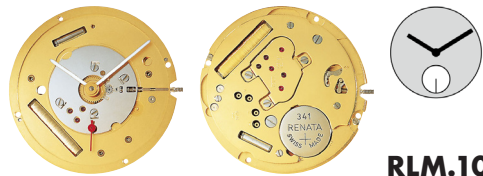

RLM.1012

Size''' / Size mm	11 ½	26.20
Height mm	1.90	
Total height mm	3.05	
Hand-fitting	1	
Jewels	5	
Date position	-	
Hour wheel	RL3301.211	
Stem	RL3000.170	
Battery	341 / SR714SW	
Hands fitting Ø mm	120/70	
Information	-	

RLM.1006/6

Date position	D6
---------------	----

RLM.1013

Size''' / Size mm	11 ½	26.20
Height mm	1.90	
Total height mm	3.50	
Hand-fitting	1	
Jewels	8	
Date position	-	
Hour wheel	RL3301.211	
Stem	RL3000.170	
Battery	341 / SR714SW	
Hands fitting Ø mm	120/70/20	
Information	-	

RLM.1009

Size''' / Size mm	10 ½	23.90
Height mm	1.90	
Total height mm	3.10	
Hand-fitting	1	
Jewels	10	
Date position	D3	
Hour wheel	RL3301.211	
Stem	RL3000.169	
Battery	341 / SR714SW	
Hands fitting Ø mm	120/70/20	
Information	Small Sec	

RLM.1009/6

Date position	D6
---------------	----

RLM.1014

Size''' / Size mm	11 ½	26.20
Height mm	1.90	
Total height mm	3.50	
Hand-fitting	1	
Jewels	10	
Date position	-	
Hour wheel	RL3301.211	
Stem	RL3000.170	
Battery	341 / SR714SW	
Hands fitting Ø mm	120/70/20	
Information	Small Sec	