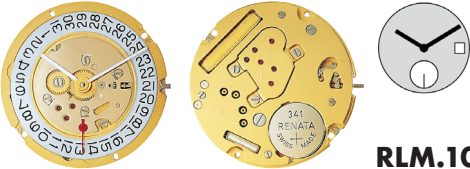

RLM.1012

Size''' / Size mm	11 ½	26.20
Height mm	1.90	
Total height mm	3.05	
Hand-fitting	1	
Jewels	5	
Date position	-	
Hour wheel	RL3301.211	
Stem	RL3000.170	
Battery	341 / SR714SW	
Hands fitting Ø mm	120/70	
Information	-	

RLM.1006/6

Date position	D6
---------------	----

RLM.1013

Size''' / Size mm	11 ½	26.20
Height mm	1.90	
Total height mm	3.50	
Hand-fitting	1	
Jewels	8	
Date position	-	
Hour wheel	RL3301.211	
Stem	RL3000.170	
Battery	341 / SR714SW	
Hands fitting Ø mm	120/70/20	
Information	-	

RLM.1009

Size''' / Size mm	10 ½	23.90
Height mm	1.90	
Total height mm	3.10	
Hand-fitting	1	
Jewels	10	
Date position	D3	
Hour wheel	RL3301.211	
Stem	RL3000.169	
Battery	341 / SR714SW	
Hands fitting Ø mm	120/70/20	
Information	Small Sec	

RLM.1009/6

Date position	D6
---------------	----

RLM.1014

Size''' / Size mm	11 ½	26.20
Height mm	1.90	
Total height mm	3.50	
Hand-fitting	1	
Jewels	10	
Date position	-	
Hour wheel	RL3301.211	
Stem	RL3000.170	
Battery	341 / SR714SW	
Hands fitting Ø mm	120/70/20	
Information	Small Sec	