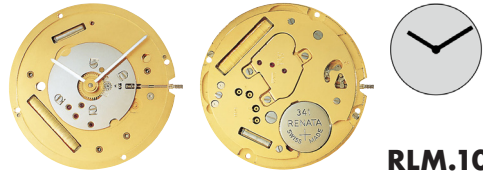

RLM.1006

Size''' / Size mm	10 ½	23.90
Height mm	1.90	
Total height mm	3.10	
Hand-fitting	1	
Jewels	8	
Date position	D3	
Hour wheel	RL3301.211	
Stem	RL3000.169	
Battery	341 / SR714SW	
Hands fitting Ø mm	120/70	
Information	-	

RLM.1012

Size''' / Size mm	11 ½	26.20
Height mm	1.90	
Total height mm	3.05	
Hand-fitting	1	
Jewels	5	
Date position	-	
Hour wheel	RL3301.211	
Stem	RL3000.170	
Battery	341 / SR714SW	
Hands fitting Ø mm	120/70	
Information	-	

RLM.1006/6

Date position	D6
---------------	----

RLM.1013

Size''' / Size mm	11 ½	26.20
Height mm	1.90	
Total height mm	3.50	
Hand-fitting	1	
Jewels	8	
Date position	-	
Hour wheel	RL3301.211	
Stem	RL3000.170	
Battery	341 / SR714SW	
Hands fitting Ø mm	120/70/20	
Information	-	

RLM.1009/6

Date position	D6
---------------	----

RLM.1014

Size''' / Size mm	11 ½	26.20
Height mm	1.90	
Total height mm	3.50	
Hand-fitting	1	
Jewels	10	
Date position	-	
Hour wheel	RL3301.211	
Stem	RL3000.170	
Battery	341 / SR714SW	
Hands fitting Ø mm	120/70/20	
Information	Small Sec	