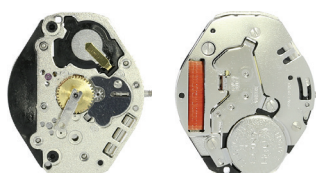

RLMP.1032

Size''' / Size mm	3 ¾ x 6	9.00 x 13.20
Height mm	1.95	
Total height mm	2.36	
Hand-fitting	0	
Jewels	7	
Date position	-	
Hour wheel	RL3301.240	
Stem	RL3000.164	
Battery	317 / SR516SW	
Hands fitting Ø mm	80/40	
Information	-	

RLMP.1032.1

Hand-fitting	1
--------------	---

RLMP.1062

Size''' / Size mm	6 ¾ x 8	15.30 x 18.20
Height mm	1.90	
Total height mm	3.05	
Hand-fitting	1	
Jewels	1	
Date position	-	
Hour wheel	RL3301.234	
Stem	RL3000.160	
Battery	321 / SR616SW	
Hands fitting Ø mm	120/70	
Information	-	

RLMP.1063

Size''' / Size mm	6 ¾ x 8	15.30 x 18.20
Height mm	1.90	
Total height mm	3.30	
Hand-fitting	1	
Jewels	1	
Date position	-	
Hour wheel	RL3301.207	
Stem	RL3000.160	
Battery	321 / SR616SW	
Hands fitting Ø mm	120/70/20	
Information	-	

RLMP.1063.0

Total height mm	3.05
Hand-fitting	0
Hour wheel	RL3301.208

RLMP.1042

Size''' / Size mm	4 ¼	10.40
Height mm	2.90	
Total height mm	4.08	
Hand-fitting	1	
Jewels	5	
Date position	-	
Hour wheel	RL3301.240	
Stem	RL3000.176	
Battery	335 / SR512SW	
Hands fitting Ø mm	80/40	
Information	-	