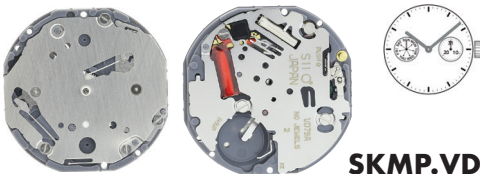

SKMP.VD78.2

Total height mm	5.75
Hand-fitting	L
Hour wheel	S0273035

SKMP.VD84

Size''' / Size mm	10 ½	23.70
Height mm	3.45	
Total height mm	5.14	
Hand-fitting	M	
Jewels	0	
Date position	-	
Hour wheel	S0273169	
Stem	SK0405.VX12E	
Battery	377 / SR626SW	
Hands fitting Ø mm	120/70/21/21/21/21	
Information	Date Hand at 3, Small Sec at 6, Retro Day Hand at 9, 24 Hrs at 12	

SKMP.VD84.2

SKMP.VD79

Size''' / Size mm	10 ½	22.60
Height mm	3.45	
Total height mm	5.13	
Hand-fitting	M	
Jewels	0	
Date position	-	
Hour wheel	S0273169	
Stem	SK0405.VX12E	
Battery	377 / SR626SW	
Hands fitting Ø mm	120/70/21/21	
Information	Date Hand at 3, Day Hand at 9	

Total height mm	5.78
Hand-fitting	L
Hour wheel	S0273035

SKMP.VD79.2

Total height mm	5.77
Hand-fitting	L
Hour wheel	S0273035

SKMP.VD85

Size''' / Size mm	10 ½	23.70
Height mm	3.45	
Total height mm	5.13	
Hand-fitting	M	
Jewels	0	
Date position	-	
Hour wheel	S0273169	
Stem	SK0405.VX12E	
Battery	377 / SR626SW	
Hands fitting Ø mm	120/70/21/21/21	
Information	Date Hand at 3, Small Sec at 6, Retro Day Hand at 9	