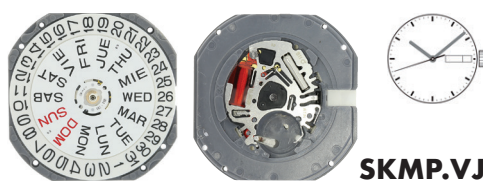

SKMP.VJ45

Size "" / Size mm	11 ½	23.50
Height mm	2.94	
Total height mm	4.57	
Hand-fitting	M	
Jewels	0	
Date position	D12/D6 (day/date)	
Hour wheel	S0273017	
Stem	SK0405.VJ52	
Battery	363 / SR621SW	
Hands fitting Ø mm	120/70/17	
Information	-	

SKMP.VJ53

Size "" / Size mm	12 ½	25.70
Height mm	2.94	
Total height mm	4.64	
Hand-fitting	M	
Jewels	0	
Date position	DD3 (day/date)	
Hour wheel	S0273017	
Stem	SK0405.VJ52	
Battery	363 / SR621SW	
Hands fitting Ø mm	120/70/17	
Information	-	

SKMP.VJ52

Size "" / Size mm	12 ½	25.70
Height mm	2.71	
Total height mm	4.55	
Hand-fitting	M	
Jewels	0	
Date position	D3	
Hour wheel	S0273021	
Stem	SK0405.VJ52	
Battery	363 / SR621SW	
Hands fitting Ø mm	120/70/17	
Information	-	

SKMP.VJ76

Size "" / Size mm	11 ½	23.50
Height mm	3.50	
Total height mm	5.24	
Hand-fitting	M	
Jewels	0	
Date position	BD12 (big date)	
Hour wheel	S0273033	
Stem	SK0405.VJ52	
Battery	363 / SR621SW	
Hands fitting Ø mm	120/70/17	
Information	-	