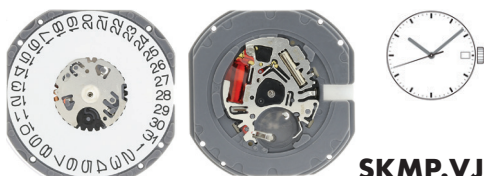

SKMP.VJ53

Size "" / Size mm	12 ½	25.70
Height mm	2.94	
Total height mm	4.64	
Hand-fitting	M	
Jewels	0	
Date position	DD3 (day/date)	
Hour wheel	S0273017	
Stem	SK0405.VJ52	
Battery	363 / SR621SW	
Hands fitting Ø mm	120/70/17	
Information	-	

SKMP.VJ45/3

Date position	D12/D3 (day/date)
---------------	-------------------

SKMP.VJ55

Size "" / Size mm	12 ½	25.70
Height mm	2.94	
Total height mm	4.60	
Hand-fitting	M	
Jewels	0	
Date position	D12/D6 (day/date)	
Hour wheel	S0273017	
Stem	SK0405.VJ52	
Battery	363 / SR621SW	
Hands fitting Ø mm	120/70/17	
Information	-	

SKMP.VJ52

Size "" / Size mm	12 ½	25.70
Height mm	2.71	
Total height mm	4.55	
Hand-fitting	M	
Jewels	0	
Date position	D3	
Hour wheel	S0273021	
Stem	SK0405.VJ52	
Battery	363 / SR621SW	
Hands fitting Ø mm	120/70/17	
Information	-	

SKMP.VJ76

Size "" / Size mm	11 ½	23.50
Height mm	3.50	
Total height mm	5.24	
Hand-fitting	M	
Jewels	0	
Date position	BD12 (big date)	
Hour wheel	S0273033	
Stem	SK0405.VJ52	
Battery	363 / SR621SW	
Hands fitting Ø mm	120/70/17	
Information	-	