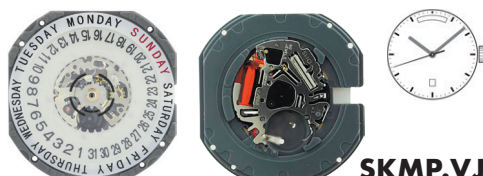

SKMP.VJ55

Size "" / Size mm	12 ½	25.70
Height mm	2.94	
Total height mm	4.60	
Hand-fitting	M	
Jewels	0	
Date position	D12/D6 (day/date)	
Hour wheel	S0273017	
Stem	SK0405.VJ52	
Battery	363 / SR621SW	
Hands fitting Ø mm	120/70/17	
Information	-