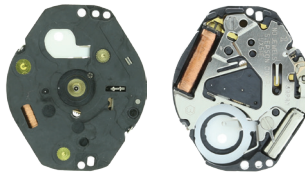

SKMP.VX50

Size "" / Size mm	6 ¾ x 8	15.30 x 18.20
Height mm	2.16	
Total height mm	3.30	
Hand-fitting	S	
Jewels	0	
Date position	-	
Hour wheel	S0271905	
Stem	S0351178	
Battery	321 / SR616SW	
Hands fitting Ø mm	110/65	
Information	-	

SKMP.VX63E

Size "" / Size mm	13 ½	30.60 x 27.40
Height mm	3.85	
Total height mm	5.91	
Hand-fitting	M	
Jewels	0	
Date position	D3D3 (day/date)	
Hour wheel	S0271666	
Stem	S0351577	
Battery	395 / SR927SW	
Hands fitting Ø mm	110/65/20	
Information	-	

SKMP.VX51

Size "" / Size mm	6 ¾ x 8	15.30 x 18.20
Height mm	2.30	
Total height mm	3.74	
Hand-fitting	S	
Jewels	0	
Date position	-	
Hour wheel	S0271908	
Stem	S0351178	
Battery	364 / SR621SW	
Hands fitting Ø mm	110/65/20	
Information	-	

SKMP.VX7JE

Size "" / Size mm	12 ¾	26.00 x 29.36
Height mm	3.99	
Total height mm	6.17	
Hand-fitting	M	
Jewels	0	
Date position	-	
Hour wheel	S0271658	
Stem	S0351578	
Battery	395 / SR927SW	
Hands fitting Ø mm	110/65/20/20/20/20	
Information	Day at 3, Date at 6, 24 Hrs at 9	