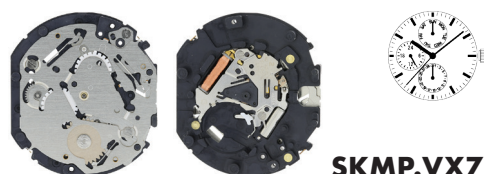

SKMP.VX51

Size "" / Size mm	6 ¾ x 8	15.30 x 18.20
Height mm	2.30	
Total height mm	3.74	
Hand-fitting	S	
Jewels	0	
Date position	-	
Hour wheel	S0271908	
Stem	S0351178	
Battery	364 / SR621SW	
Hands fitting Ø mm	110/65/20	
Information	-	

SKMP.VX7JE

Size "" / Size mm	12 ¾	26.00 x 29.36
Height mm	3.99	
Total height mm	6.17	
Hand-fitting	M	
Jewels	0	
Date position	-	
Hour wheel	S0271658	
Stem	S0351578	
Battery	395 / SR927SW	
Hands fitting Ø mm	110/65/20/20/20/20	
Information	Day at 3, Date at 6, 24 Hrs at 9	

SKMP.VX62

Size "" / Size mm	13 ½	30.60 x 27.40
Height mm	3.63	
Total height mm	5.75	
Hand-fitting	M	
Jewels	0	
Date position	D3	
Hour wheel	S0271665	
Stem	S0351578	
Battery	395 / SR927SW	
Hands fitting Ø mm	110/65/20	
Information	-	

SKMP.VX7NE

Size "" / Size mm	12 ¾	26.00 x 29.36
Height mm	3.99	
Total height mm	6.18	
Hand-fitting	M	
Jewels	0	
Date position	-	
Hour wheel	S0271658	
Stem	S0351578	
Battery	395 / SR927SW	
Hands fitting Ø mm	110/65/20/20/20/20	
Information	Date at 6, 24 Hrs at 9, Day at 12	