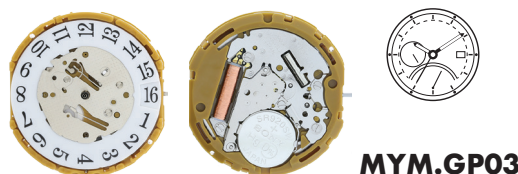

MYM.GP01

| | | |
|--------------------|----------------------|---------------|
| Size "" / Size mm | 12 | 27.00 x 25.00 |
| Height mm | 4.40 | |
| Total height mm | 6.52 | |
| Hand-fitting | - | |
| Jewels | 0 | |
| Date position | BD3 (big date) | |
| Hour wheel | MY075.998 | |
| Stem | MY065.992 | |
| Battery | 371 / SR920SW | |
| Hands fitting Ø mm | 120/70/17/26 | |
| Information | Retro Dual Time at 6 | |

MYM.GP11

| | | |
|--------------------|----------------|---------------|
| Size "" / Size mm | 12 | 27.00 x 25.00 |
| Height mm | 4.40 | |
| Total height mm | 6.15 | |
| Hand-fitting | - | |
| Jewels | 0 | |
| Date position | BD3 (big date) | |
| Hour wheel | MY075.998 | |
| Stem | MY065.992 | |
| Battery | 371 / SR920SW | |
| Hands fitting Ø mm | 120/70/17 | |
| Information | Small Sec at 6 | |

MYM.GP03

| | | |
|--------------------|----------------------------------|---------------|
| Size "" / Size mm | 12 | 27.00 x 25.00 |
| Height mm | 4.40 | |
| Total height mm | 6.62 | |
| Hand-fitting | - | |
| Jewels | 0 | |
| Date position | BD3 (big date) | |
| Hour wheel | MY075.998 | |
| Stem | MY065.992 | |
| Battery | 371 / SR920SW | |
| Hands fitting Ø mm | 120/70/17/26/17 | |
| Information | Retro Dual at 6, Small Hand at 9 | |

MYM.GP50

| | | |
|--------------------|--|---------------|
| Size "" / Size mm | 12 | 27.00 x 25.00 |
| Height mm | 3.80 | |
| Total height mm | 5.90 | |
| Hand-fitting | - | |
| Jewels | 0 | |
| Date position | - | |
| Hour wheel | MY075.A02 | |
| Stem | MY065.992 | |
| Battery | 371 / SR920SW | |
| Hands fitting Ø mm | 120/70/17/26/26 | |
| Information | Retro Dual Time at 6, Retro Date at 12 | |