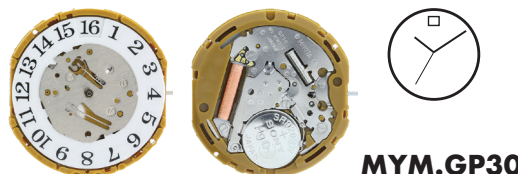

MYM.GP01

| | | |
|--------------------|----------------------|---------------|
| Size "" / Size mm | 12 | 27.00 x 25.00 |
| Height mm | 4.40 | |
| Total height mm | 6.52 | |
| Hand-fitting | - | |
| Jewels | 0 | |
| Date position | BD3 (big date) | |
| Hour wheel | MY075.998 | |
| Stem | MY065.992 | |
| Battery | 371 / SR920SW | |
| Hands fitting Ø mm | 120/70/17/26 | |
| Information | Retro Dual Time at 6 | |

MYM.GP11

| | | |
|--------------------|----------------|---------------|
| Size "" / Size mm | 12 | 27.00 x 25.00 |
| Height mm | 4.40 | |
| Total height mm | 6.15 | |
| Hand-fitting | - | |
| Jewels | 0 | |
| Date position | BD3 (big date) | |
| Hour wheel | MY075.998 | |
| Stem | MY065.992 | |
| Battery | 371 / SR920SW | |
| Hands fitting Ø mm | 120/70/17 | |
| Information | Small Sec at 6 | |

MYM.GP03

| | | |
|--------------------|----------------------------------|---------------|
| Size "" / Size mm | 12 | 27.00 x 25.00 |
| Height mm | 4.40 | |
| Total height mm | 6.62 | |
| Hand-fitting | - | |
| Jewels | 0 | |
| Date position | BD3 (big date) | |
| Hour wheel | MY075.998 | |
| Stem | MY065.992 | |
| Battery | 371 / SR920SW | |
| Hands fitting Ø mm | 120/70/17/26/17 | |
| Information | Retro Dual at 6, Small Hand at 9 | |

MYM.GP50

| | | |
|--------------------|--|---------------|
| Size "" / Size mm | 12 | 27.00 x 25.00 |
| Height mm | 3.80 | |
| Total height mm | 5.90 | |
| Hand-fitting | - | |
| Jewels | 0 | |
| Date position | - | |
| Hour wheel | MY075.A02 | |
| Stem | MY065.992 | |
| Battery | 371 / SR920SW | |
| Hands fitting Ø mm | 120/70/17/26/26 | |
| Information | Retro Dual Time at 6, Retro Date at 12 | |