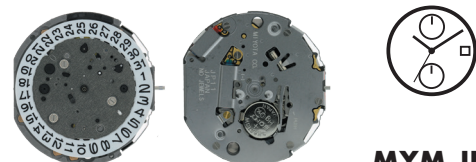

**MYM.GP52**

Size "" / Size mm	12	27.00 x 25.00
Height mm	3.80	
Total height mm	5.91	
Hand-fitting	-	
Jewels	0	
Date position	-	
Hour wheel	MY075.A02	
Stem	MY065.992	
Battery	371 / SR920SW	
Hands fitting Ø mm	120/70/17/26/26/26	
Information	Retro Dual Time at 6, 24 Hrs at 9, Retro Date at 12	

**MYM.JP25**

Size "" / Size mm	12 ½	28.20
Height mm	4.30	
Total height mm	6.30	
Hand-fitting	-	
Jewels	0	
Date position	D4H30	
Hour wheel	Information not available	
Stem	MY065.505	
Battery	364 / SR621SW	
Hands fitting Ø mm	120/70/17/26/26/26	
Information	24 Hrs at 3, Dual Time at 6, Day Hand at 9	

**MYM.JP11**

Size "" / Size mm	12 ½	28.20
Height mm	4.30	
Total height mm	6.35	
Hand-fitting	-	
Jewels	0	
Date position	D3	
Hour wheel	MY075.B06	
Stem	MY065.505	
Battery	364 / SR621SW	
Hands fitting Ø mm	120/70/17/17/17	
Information	Dual Time at 6, 24 Hrs at 12	

**MYM.JR10**

Size "" / Size mm	12 ½	28.20
Height mm	4.18	
Total height mm	5.99	
Hand-fitting	-	
Jewels	0	
Date position	-	
Hour wheel	MY075.A36	
Stem	MY065.505	
Battery	364 / SR621SW	
Hands fitting Ø mm	120/70/17/26/26/26	
Information	Retro Day at 6, 24 Hrs at 9, Date at 12	