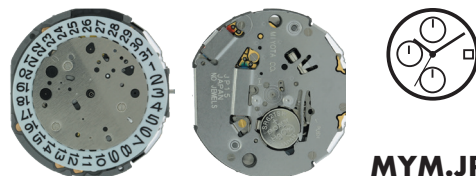

**MYM.GP52**

Size "" / Size mm	12	27.00 x 25.00
Height mm	3.80	
Total height mm	5.91	
Hand-fitting	-	
Jewels	0	
Date position	-	
Hour wheel	MY075.A02	
Stem	MY065.992	
Battery	371 / SR920SW	
Hands fitting Ø mm	120/70/17/26/26/26	
Information	Retro Dual Time at 6, 24 Hrs at 9, Retro Date at 12	

**MYM.JP25**

Size "" / Size mm	12 ½	28.20
Height mm	4.30	
Total height mm	6.30	
Hand-fitting	-	
Jewels	0	
Date position	D4H30	
Hour wheel	Information not available	
Stem	MY065.505	
Battery	364 / SR621SW	
Hands fitting Ø mm	120/70/17/26/26/26	
Information	24 Hrs at 3, Dual Time at 6, Day Hand at 9	

**MYM.JP11**

Size "" / Size mm	12 ½	28.20
Height mm	4.30	
Total height mm	6.35	
Hand-fitting	-	
Jewels	0	
Date position	D3	
Hour wheel	MY075.B06	
Stem	MY065.505	
Battery	364 / SR621SW	
Hands fitting Ø mm	120/70/17/17/17	
Information	Dual Time at 6, 24 Hrs at 12	

**MYM.JR00**

Size "" / Size mm	12 ½	28.20
Height mm	4.18	
Total height mm	5.98	
Hand-fitting	-	
Jewels	0	
Date position	-	
Hour wheel	MY075.A36	
Stem	MY065.505	
Battery	364 / SR621SW	
Hands fitting Ø mm	120/70/17/26/26/26	
Information	Retro Day at 4, 24 Hrs at 9, Date at 12	