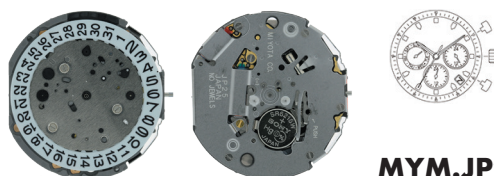

**MYM.GP52**

Size "" / Size mm	12	27.00 x 25.00
Height mm	3.80	
Total height mm	5.91	
Hand-fitting	-	
Jewels	0	
Date position	-	
Hour wheel	MY075.A02	
Stem	MY065.992	
Battery	371 / SR920SW	
Hands fitting Ø mm	120/70/17/26/26/26	
Information	Retro Dual Time at 6, 24 Hrs at 9, Retro Date at 12	

**MYM.JP25**

Size "" / Size mm	12 ½	28.20
Height mm	4.30	
Total height mm	6.30	
Hand-fitting	-	
Jewels	0	
Date position	D4H30	
Hour wheel	Information not available	
Stem	MY065.505	
Battery	364 / SR621SW	
Hands fitting Ø mm	120/70/17/26/26/26	
Information	24 Hrs at 3, Dual Time at 6, Day Hand at 9	

**MYM.JP11**

Size "" / Size mm	12 ½	28.20
Height mm	4.30	
Total height mm	6.35	
Hand-fitting	-	
Jewels	0	
Date position	D3	
Hour wheel	MY075.B06	
Stem	MY065.505	
Battery	364 / SR621SW	
Hands fitting Ø mm	120/70/17/17/17	
Information	Dual Time at 6, 24 Hrs at 12	

**MYM.JR10**

Size "" / Size mm	12 ½	28.20
Height mm	4.18	
Total height mm	5.99	
Hand-fitting	-	
Jewels	0	
Date position	-	
Hour wheel	MY075.A36	
Stem	MY065.505	
Battery	364 / SR621SW	
Hands fitting Ø mm	120/70/17/26/26/26	
Information	Retro Day at 6, 24 Hrs at 9, Date at 12	