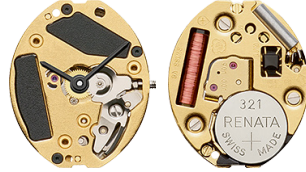

ETAMP.805112

Size ''' / Size mm	11 ½	26.20
Height mm	3.40	
Total height mm	4.92	
Hand-fitting	2	
Jewels	0	
Date position	D3	
Hour wheel	Information not available	
Stem	ETA171998	
Battery	377 / SR626SW	
Hands fitting Ø mm	120/70/20	
Information	Not Dismountable, = 805111, = 805114	

ETAMP.901001

Size ''' / Size mm	5 ½ x 6 ¾	13.00 x 15.15
Height mm	2.20	
Total height mm	3.38	
Hand-fitting	1	
Jewels	3	
Date position	-	
Hour wheel	ETA153203	
Stem	ETA195752	
Battery	321 / SR616SW	
Hands fitting Ø mm	120/70	
Information	= 901005	

ETAMP.805112/6

Date position	D6
---------------	----

ETAMP.901001.0

Total height mm	2.89
Hand-fitting	0
Hour wheel	ETA178783

ETAMP.805122

Size ''' / Size mm	11 ½	26.20
Height mm	3.65	
Total height mm	5.13	
Hand-fitting	2	
Jewels	0	
Date position	D303 (day/date)	
Hour wheel	Information not available	
Stem	ETA425613	
Battery	377 / SR626SW	
Hands fitting Ø mm	120/70/20	
Information	Not Dismountable	

ETAMP.902002

Size ''' / Size mm	6 ¾ x 8	15.30 x 17.80
Height mm	2.35	
Total height mm	3.39	
Hand-fitting	1	
Jewels	4	
Date position	-	
Hour wheel	ETA222388	
Stem	ETA129854	
Battery	364 / SR621SW	
Hands fitting Ø mm	120/70	
Information	= 902001, = 902005	