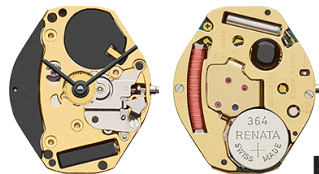

ETAMP.805112

Size ''' / Size mm	11 ½	26.20
Height mm	3.40	
Total height mm	4.92	
Hand-fitting	2	
Jewels	0	
Date position	D3	
Hour wheel	Information not available	
Stem	ETA171998	
Battery	377 / SR626SW	
Hands fitting Ø mm	120/70/20	
Information	Not Dismountable, = 805111, = 805114	

ETAMP.901001

Size ''' / Size mm	5 ½ x 6 ¾	13.00 x 15.15
Height mm	2.20	
Total height mm	3.38	
Hand-fitting	1	
Jewels	3	
Date position	-	
Hour wheel	ETA153203	
Stem	ETA195752	
Battery	321 / SR616SW	
Hands fitting Ø mm	120/70	
Information	= 901005	

ETAMP.805112/6

Date position	D6
---------------	----

ETAMP.901001.0

Total height mm	2.89
Hand-fitting	0
Hour wheel	ETA178783

ETAMP.805122

Size ''' / Size mm	11 ½	26.20
Height mm	3.65	
Total height mm	5.13	
Hand-fitting	2	
Jewels	0	
Date position	D303 (day/date)	
Hour wheel	Information not available	
Stem	ETA425613	
Battery	377 / SR626SW	
Hands fitting Ø mm	120/70/20	
Information	Not Dismountable	

ETAMP.902002

Size ''' / Size mm	6 ¾ x 8	15.30 x 17.80
Height mm	2.35	
Total height mm	3.39	
Hand-fitting	1	
Jewels	4	
Date position	-	
Hour wheel	ETA222388	
Stem	ETA129854	
Battery	364 / SR621SW	
Hands fitting Ø mm	120/70	
Information	= 902001, = 902005	