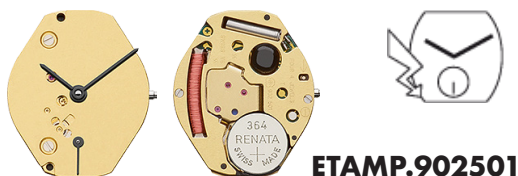

ETA QUARTZ (SWISS MADE)

ETAMP.902101

| | | |
|--------------------|--------------------|---------------|
| Size "" / Size mm | 6 3/4 x 8 | 15.30 x 17.80 |
| Height mm | 2.35 | |
| Total height mm | 3.70 | |
| Hand-fitting | 1 | |
| Jewels | 4 | |
| Date position | - | |
| Hour wheel | ETA222388 | |
| Stem | ETA129854 | |
| Battery | 364 / SR621SW | |
| Hands fitting Ø mm | 120/70/20 | |
| Information | = 902102, = 902105 | |

ETAMP.902501

| | | |
|--------------------|----------------|---------------|
| Size "" / Size mm | 6 3/4 x 8 | 15.30 x 17.80 |
| Height mm | 2.90 | |
| Total height mm | 4.07 | |
| Hand-fitting | 5 | |
| Jewels | 4 | |
| Date position | - | |
| Hour wheel | ETA222391 | |
| Stem | ETA129854 | |
| Battery | 364 / SR621SW | |
| Hands fitting Ø mm | 120/70/20 | |
| Information | Small Sec at 6 | |

ETAMP.955112

| | | |
|--------------------|-------------------------------|-------|
| Size "" / Size mm | 11 1/2 | 26.20 |
| Height mm | 2.50 | |
| Total height mm | 3.95 | |
| Hand-fitting | 1 | |
| Jewels | 7 | |
| Date position | D3 | |
| Hour wheel | ETA066498 | |
| Stem | ETA001745 | |
| Battery | 371 / SR920SW + 395 / SR927SW | |
| Hands fitting Ø mm | 120/70/20 | |
| Information | = 955114 | |