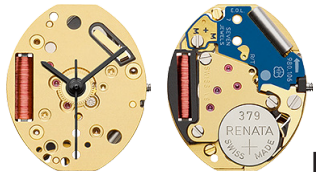

ETAMP.956412

Size "" / Size mm	8 3/4	19.20
Height mm	2.50	
Total height mm	3.90	
Hand-fitting	1	
Jewels	7	
Date position	D3	
Hour wheel	ETA066498	
Stem	ETA001745	
Battery	362 / SR721SW	
Hands fitting Ø mm	120/70/20	
Information	= 956414	

ETAMP.956412/6

Date position	D6
---------------	----

ETAMP.956412/A

Total height mm	3.61
Hand-fitting	0
Hour wheel	ETA066503

ETAMP.956412/E

Total height mm	3.61
Hands fitting Ø mm	120/70

ETAMP.956412/F

Total height mm	3.61
Date position	D6
Hands fitting Ø mm	120/70

ETAMP.976001

Size "" / Size mm	5 1/2 x 6 3/4	13.00 x 15.15
Height mm	1.95	
Total height mm	2.90	
Hand-fitting	1	
Jewels	6	
Date position	-	
Hour wheel	ETA001491	
Stem	ETA001948	
Battery	321 / SR616SW	
Hands fitting Ø mm	100/55	
Information	-	

ETAMP.980106

Size "" / Size mm	5 1/2 x 6 3/4	13.00 x 15.15
Height mm	2.20	
Total height mm	3.46	
Hand-fitting	1	
Jewels	7	
Date position	-	
Hour wheel	ETA067223	
Stem	ETA105289	
Battery	379 / SR521SW	
Hands fitting Ø mm	120/70/20	
Information	-	