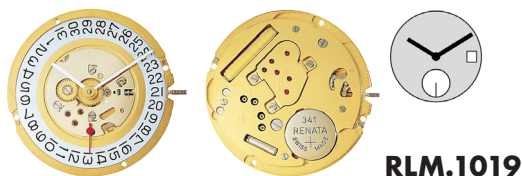

RLM.1015

Size''' / Size mm	11 ½	26.20
Height mm	1.90	
Total height mm	3.50	
Hand-fitting	1	
Jewels	8	
Date position	D3	
Hour wheel	RL3301.211	
Stem	RL3000.170	
Battery	341 / SR714SW	
Hands fitting Ø mm	120/70/20	
Information	-	

RLM.1019

Size''' / Size mm	11 ½	26.20
Height mm	1.90	
Total height mm	3.10	
Hand-fitting	1	
Jewels	10	
Date position	D3	
Hour wheel	RL3301.211	
Stem	RL3000.170	
Battery	341 / SR714SW	
Hands fitting Ø mm	120/70/20	
Information	Small Sec	

RLM.1015/6

Date position	D6
---------------	----

RLM.1032

Size''' / Size mm	3 ¾ x 6	9.00 x 13.20
Height mm	1.95	
Total height mm	2.89	
Hand-fitting	0	
Jewels	7	
Date position	-	
Hour wheel	RL3301.164	
Stem	RL3000.142	
Battery	317 / SR516SW	
Hands fitting Ø mm	80/40	
Information	-	

RLM.1016

Size''' / Size mm	11 ½	26.20
Height mm	1.90	
Total height mm	3.10	
Hand-fitting	1	
Jewels	8	
Date position	D3	
Hour wheel	RL3301.211	
Stem	RL3000.170	
Battery	341 / SR714SW	
Hands fitting Ø mm	120/70	
Information	-	