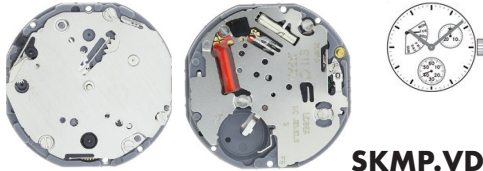

SKMP.VD85.2

Total height mm	5.75
Hand-fitting	L
Hour wheel	S0273035

Size "" / Size mm	10 ½	23.70
Height mm	3.45	
Total height mm	5.83	
Hand-fitting	M	
Jewels	2	
Date position	-	
Hour wheel	S0273043	
Stem	S0351177	
Battery	371 / SR920SW	
Hands fitting Ø mm	122/70/17/21/21/21	
Information	Date Hand at 3, 24 Hours at 6, Day Hand at 9	

Size "" / Size mm	10 ½	23.70
Height mm	3.45	
Total height mm	4.95	
Hand-fitting	M	
Jewels	0	
Date position	-	
Hour wheel	S0273169	
Stem	SK0405.VX12E	
Battery	377 / SR626SW	
Hands fitting Ø mm	120/70/21/21/21	
Information	Date Hand at 3, Small Sec at 6, Retro Day Hand at 10	

SKMP.VD86.2

Total height mm	5.75
Hand-fitting	L
Hour wheel	S0273035

Size "" / Size mm	10 ½	23.70
Height mm	3.45	
Total height mm	4.94	
Hand-fitting	M	
Jewels	0	
Date position	-	
Hour wheel	S0273169	
Stem	SK0405.VX12E	
Battery	377 / SR626SW	
Hands fitting Ø mm	120/70/21/21/21	
Information	Date Hand at 2, Small Sec at 6, Retro Day at 9	

SKMP.VD87.2

Total height mm	5.75
Hand-fitting	L
Hour wheel	S0273035

Size "" / Size mm	10 ½	23.70
Height mm	3.45	
Total height mm	5.83	
Hand-fitting	M	
Jewels	2	
Date position	-	
Hour wheel	S0273043	
Stem	S0351177	
Battery	371 / SR920SW	
Hands fitting Ø mm	122/70/17/21/21	
Information	Date at 3, Day at 9	