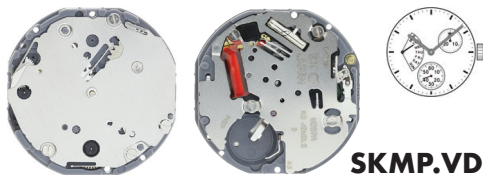

SKMP.VD85.2

Total height mm	5.75
Hand-fitting	L
Hour wheel	S0273035

Size "" / Size mm	10 ½	23.70
Height mm	3.45	
Total height mm	5.83	
Hand-fitting	M	
Jewels	2	
Date position	-	
Hour wheel	S0273043	
Stem	S0351177	
Battery	371 / SR920SW	
Hands fitting Ø mm	122/70/17/21/21/21	
Information	Date Hand at 3, 24 Hours at 6, Day Hand at 9	

Size "" / Size mm	10 ½	23.70
Height mm	3.45	
Total height mm	4.95	
Hand-fitting	M	
Jewels	0	
Date position	-	
Hour wheel	S0273169	
Stem	SK0405.VX12E	
Battery	377 / SR626SW	
Hands fitting Ø mm	120/70/21/21/21	
Information	Date Hand at 3, Small Sec at 6, Retro Day Hand at 10	

SKMP.VD86.2

Total height mm	5.75
Hand-fitting	L
Hour wheel	S0273035

Size "" / Size mm	10 ½	23.70
Height mm	3.45	
Total height mm	4.94	
Hand-fitting	M	
Jewels	0	
Date position	-	
Hour wheel	S0273169	
Stem	SK0405.VX12E	
Battery	377 / SR626SW	
Hands fitting Ø mm	120/70/21/21/21	
Information	Date Hand at 2, Small Sec at 6, Retro Day at 9	

SKMP.VD87.2

Total height mm	5.75
Hand-fitting	L
Hour wheel	S0273035

Size "" / Size mm	10 ½	23.70
Height mm	3.45	
Total height mm	5.83	
Hand-fitting	M	
Jewels	2	
Date position	-	
Hour wheel	S0273043	
Stem	S0351177	
Battery	371 / SR920SW	
Hands fitting Ø mm	122/70/17/21/21	
Information	Date at 3, Day at 9	