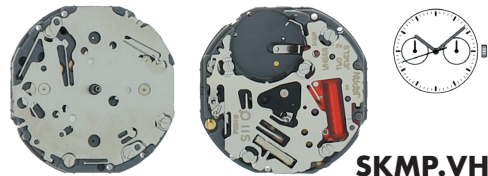

SKMP.VD85.2

Total height mm	5.75
Hand-fitting	L
Hour wheel	S0273035

Size "" / Size mm	10 ½	23.70
Height mm	3.45	
Total height mm	5.83	
Hand-fitting	M	
Jewels	2	
Date position	-	
Hour wheel	S0273043	
Stem	S0351177	
Battery	371 / SR920SW	
Hands fitting Ø mm	122/70/17/21/21/21	
Information	Date Hand at 3, 24 Hours at 6, Day Hand at 9	

Size "" / Size mm	10 ½	23.70
Height mm	3.45	
Total height mm	4.95	
Hand-fitting	M	
Jewels	0	
Date position	-	
Hour wheel	S0273169	
Stem	SK0405.VX12E	
Battery	377 / SR626SW	
Hands fitting Ø mm	120/70/21/21/21	
Information	Date Hand at 3, Small Sec at 6, Retro Day Hand at 10	

SKMP.VD86.2

Total height mm	5.75
Hand-fitting	L
Hour wheel	S0273035

Size "" / Size mm	10 ½	23.70
Height mm	3.45	
Total height mm	4.94	
Hand-fitting	M	
Jewels	0	
Date position	-	
Hour wheel	S0273169	
Stem	SK0405.VX12E	
Battery	377 / SR626SW	
Hands fitting Ø mm	120/70/21/21/21	
Information	Date Hand at 2, Small Sec at 6, Retro Day at 9	

SKMP.VD87.2

Total height mm	5.75
Hand-fitting	L
Hour wheel	S0273035

Size "" / Size mm	10 ½	23.70
Height mm	3.45	
Total height mm	5.83	
Hand-fitting	M	
Jewels	2	
Date position	-	
Hour wheel	S0273043	
Stem	S0351177	
Battery	371 / SR920SW	
Hands fitting Ø mm	122/70/17/21/21	
Information	Date at 3, Day at 9	