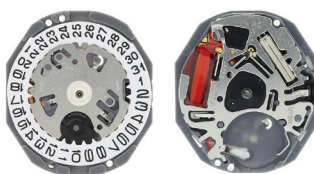

**SKMP.VJ12**

Size "" / Size mm	8 3/4	18.20 x 18.00
Height mm	2.71	
Total height mm	4.27	
Hand-fitting	M	
Jewels	0	
Date position	D3	
Hour wheel	S0273021	
Stem	S0351332	
Battery	363 / SR621SW	
Hands fitting Ø mm	120/70/17	
Information	-	

**SKMP.VJ12.2**

Total height mm	4.88	
Hand-fitting	L	
Hour wheel	S0273023	

**SKMP.VJ21**

Size "" / Size mm	6 3/4 x 8	18.20 x 15.30
Height mm	2.28	
Total height mm	3.97	
Hand-fitting	M	
Jewels	0	
Date position	-	
Hour wheel	S0273026	
Stem	S0351333	
Battery	363 / SR621SW	
Hands fitting Ø mm	120/70/17	
Information	-	

**SKMP.VJ21.2**

Total height mm	4.48	
Hand-fitting	L	
Hour wheel	S0273027	

**SKMP.VJ12/6**

Date position	D6	
---------------	----	--

**SKMP.VJ20**

Size "" / Size mm	6 3/4 x 8	18.20 x 15.30
Height mm	2.28	
Total height mm	3.56	
Hand-fitting	M	
Jewels	0	
Date position	-	
Hour wheel	S0273026	
Stem	S0351333	
Battery	363 / SR621SW	
Hands fitting Ø mm	120/70	
Information	-	

**SKMP.VJ20.2**

Total height mm	4.16	
Hand-fitting	L	
Hour wheel	S0273027	

**SKMP.VJ22**

Size "" / Size mm	6 3/4 x 8	18.20 x 16.10
Height mm	2.71	
Total height mm	4.25	
Hand-fitting	M	
Jewels	0	
Date position	D3	
Hour wheel	S0273021	
Stem	S0351332	
Battery	363 / SR621SW	
Hands fitting Ø mm	120/70/17	
Information	-	