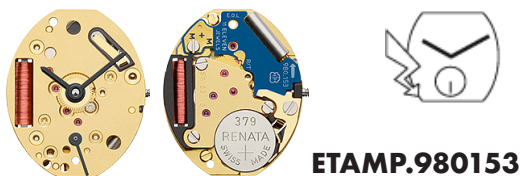

# ETA QUARTZ (SWISS MADE)

**ETAMP.980153**

Size "" / Size mm	5 1/2 x 6 3/4	13.00 x 15.15
Height mm	2.20	
Total height mm	3.20	
Hand-fitting	1	
Jewels	11	
Date position	-	
Hour wheel	ETA067223	
Stem	ETA105289	
Battery	379 / SR521SW	
Hands fitting Ø mm	120/70/20	
Information	Small Sec 4.25 from Centre	

**ETAMP.E01701**

Size "" / Size mm	4 7/8	11.00
Height mm	2.50	
Total height mm	3.50	
Hand-fitting	1	
Jewels	5	
Date position	-	
Hour wheel	Information not available	
Stem	Information not available	
Battery	317 / SR516SW	
Hands fitting Ø mm	100/50	
Information	-	

**ETAMP.980163**

Size "" / Size mm	5 1/2 x 6 3/4	13.00 x 15.15
Height mm	2.20	
Total height mm	3.20	
Hand-fitting	1	
Jewels	11	
Date position	-	
Hour wheel	ETA067223	
Stem	ETA105289	
Battery	379 / SR521SW	
Hands fitting Ø mm	120/70/20	

**ETAMP.E03001**

Size "" / Size mm	5 1/2 x 6 3/4	13.00 x 15.15
Height mm	1.35	
Total height mm	2.21	
Hand-fitting	1	
Jewels	6	
Date position	-	
Hour wheel	ETA001518	
Stem	ETA042551	
Battery	335 / SR512SW	
Hands fitting Ø mm	100/55	
Information	-	